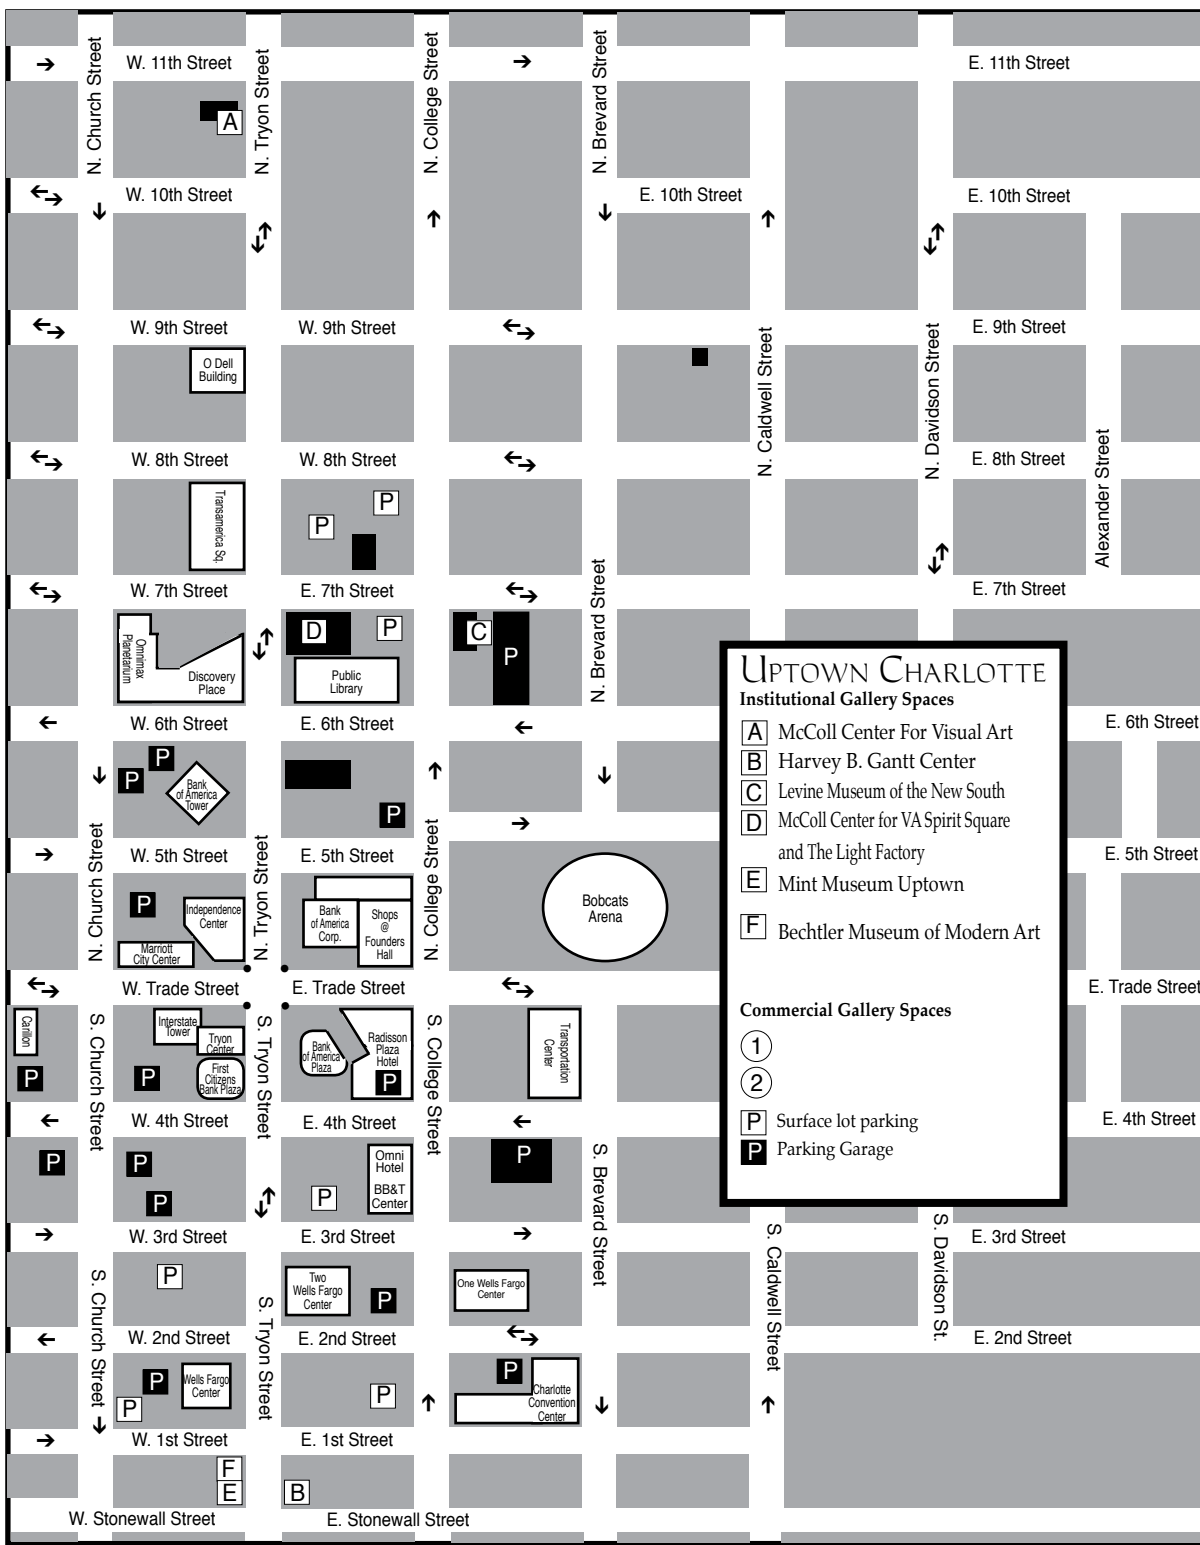

Charlotte, NC Maps

Uptown - South End & North

UPTOWN CHARLOTTE

Institutional Gallery Spaces

- A** McColl Center For Visual Art
- B** Harvey B. Gantt Center
- C** Levine Museum of the New South
- D** McColl Center for VA Spirit Square and The Light Factory
- E** Mint Museum Uptown
- F** Bechtler Museum of Modern Art

Commercial Gallery Spaces

- 1**
- 2**

P Surface lot parking
P Parking Garage

These maps are not to exact scale or exact distances. They were designed to give travelers help in finding the gallery spaces and museum spaces featured.