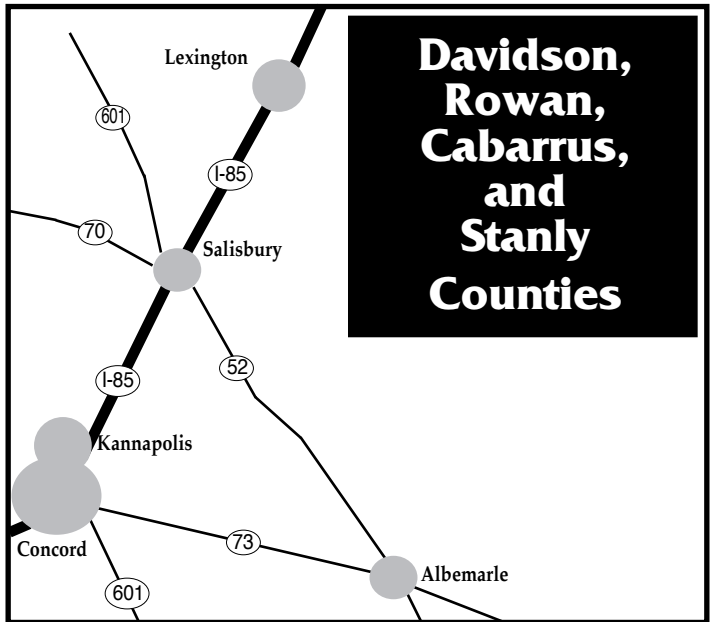

Charlotte, NC Maps

Uptown - South End & North

UPTOWN CHARLOTTE

Institutional Gallery Spaces

- **A** McColl Center For Visual Art
- **B** Harvey B. Gantt Center
- **C** Levine Museum of the New South
- **D** McColl Center for VA Spirit Square and The Light Factory
- **E** Mint Museum Uptown
- **F** Bechtler Museum of Modern Art

Commercial Gallery Spaces

- **1**
- **2**

P Surface lot parking
P Parking Garage

These maps are not to exact scale or exact distances. They were designed to give travelers help in finding the gallery spaces and museum spaces featured.