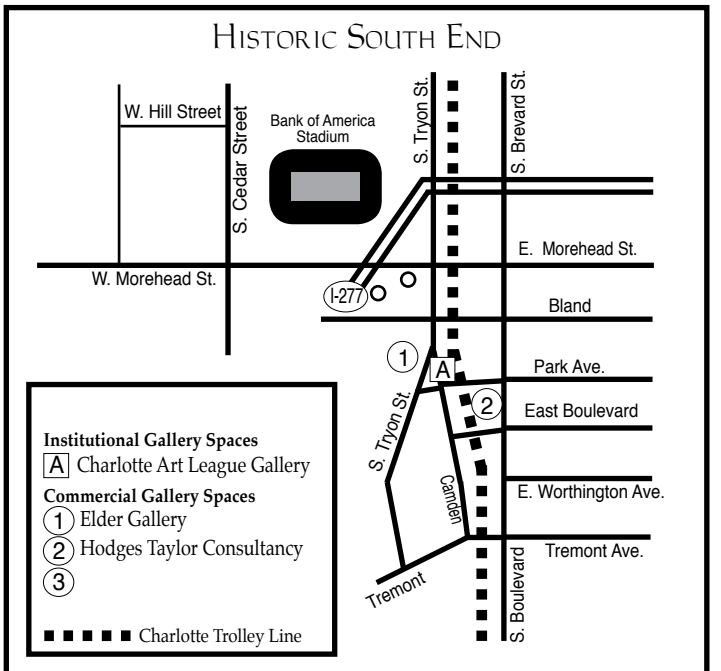

Charlotte, NC Maps

Uptown - South End & North

UPTOWN CHARLOTTE

Institutional Gallery Spaces

- **A** McColl Center For Visual Art
- **B** Harvey B. Gantt Center
- **C** Levine Museum of the New South
- **D** McColl Center for VA Spirit Square and The Light Factory
- **E** Mint Museum Uptown
- **F** Bechtler Museum of Modern Art

Commercial Gallery Spaces

- **1**
- **2**

P Surface lot parking
P Parking Garage

These maps are not to exact scale or exact distances. They were designed to give travelers help in finding the gallery spaces and museum spaces featured.