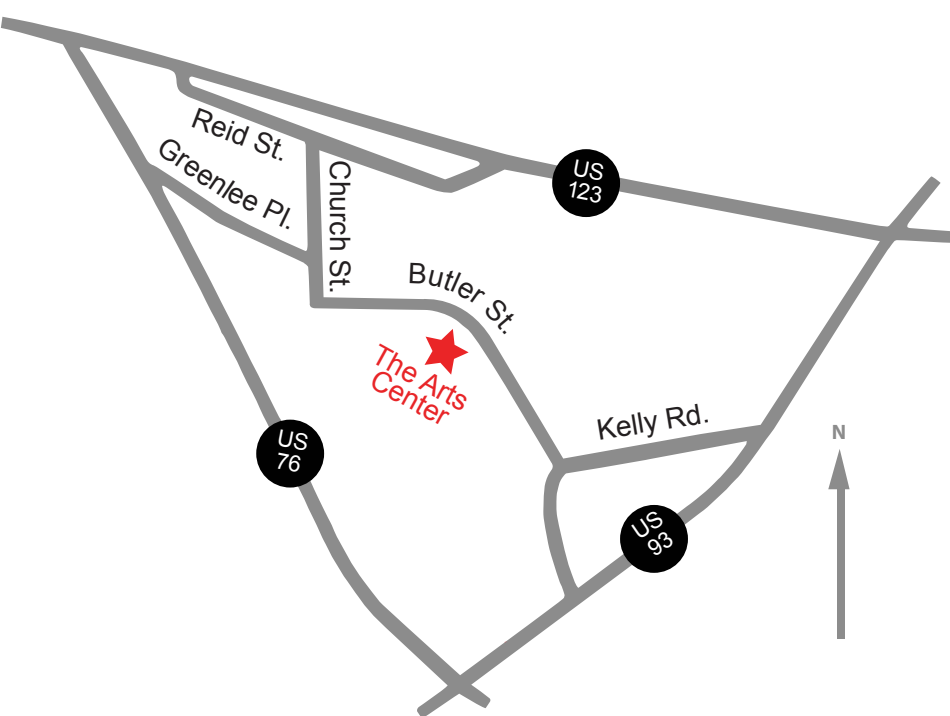

20 **twenty**
pieces **x** **20**
artists

invitational clay
exhibit and sale
sept. 13-15, 2013

- Left to Right, Row One: Alice Ballard • Marcia Bugg • Sue Grier • Chris Troy • David Stuart
 Row Two: Doc Welty • Justin Guy • Kathy Veverka
 Row Three: Maria Andrade Troya • Mike Vatalaro • Patti Connor-Greene
 Row Four: Claudia Dunaway • Andrew Coombs • Carrie Creech • John Turner • Laurey-Faye Long
 Row Five: Marquerite Palmer • Rob Gentry • Winton and Rosa Eugene • Carol Clarkson

ALSO:
CLAY different Ways
exhibit open
sept. 13-oct. 18

theartscenter
 OF CLEMSON

212 Butler Street, Clemson, SC 29631
 864.633.5051, info@explorearts.org
EXPLOREARTS.ORG
 f/ClemsonArtsCenter
 @ArtsInClemson