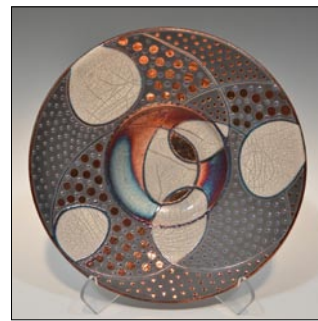

20 **twenty**
pieces **x** **20**
artists

invitational clay
exhibit and sale
sept. 13-15, 2013

- Left to Right, Row One: Alice Ballard • Marcia Bugg • Sue Grier • Chris Troy • David Stuart
 Row Two: Doc Welty • Justin Guy • Kathy Veverka
 Row Three: Maria Andrade Troya • Mike Vatalaro • Patti Connor-Greene
 Row Four: Claudia Dunaway • Andrew Coombs • Carrie Creech • John Turner • Laurey-Faye Long
 Row Five: Marquerite Palmer • Rob Gentry • Winton and Rosa Eugene • Carol Clarkson