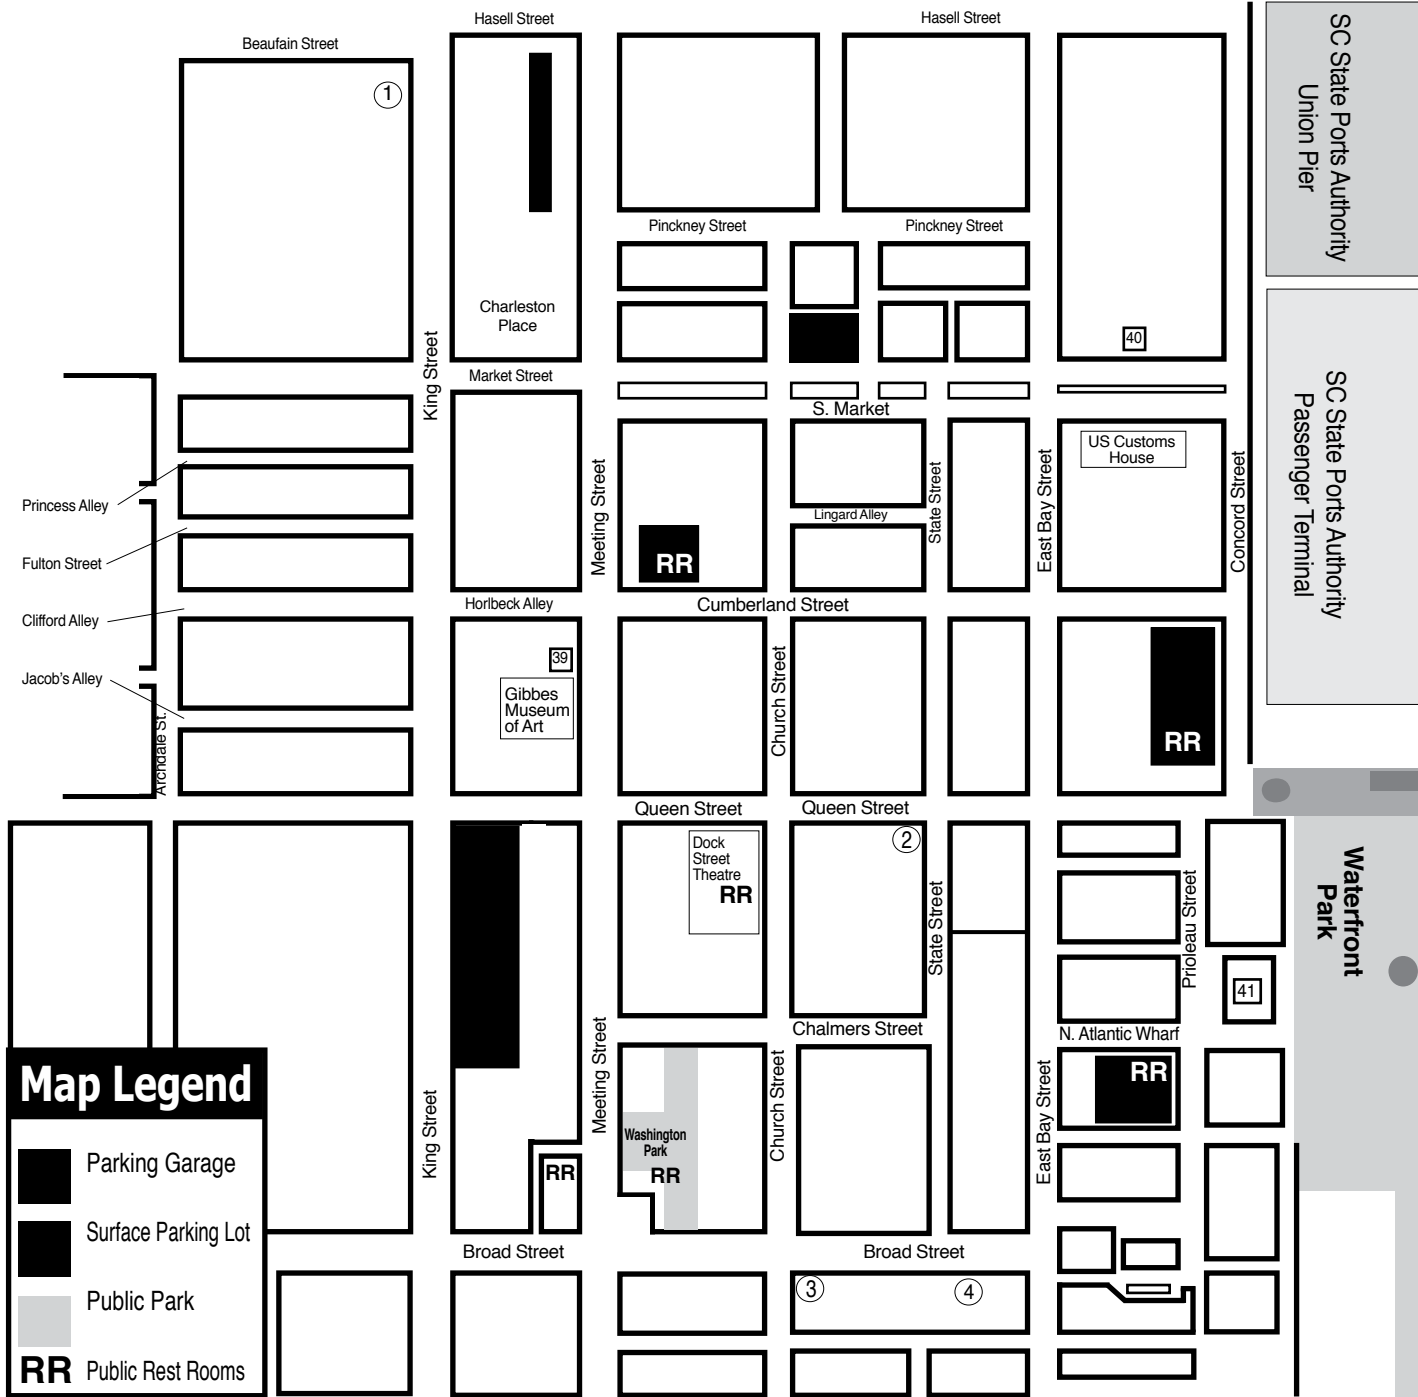

Downtown Charleston, SC, Map & Gallery Guide

Downtown Charleston Galleries

1. Rhett Thurman Studio
2. Anglin Smith Fine Art
3. Helena Fox Fine Art
4. Corrigan Gallery

Institutional Spaces

37. Halsey Institute of Contemporary Art
38. Simons Center for the Arts
39. Gibbes Museum of Art
40. Art Institute of Charleston Gallery
41. City Gallery at Joseph P. Riley, Jr. Waterfront Park