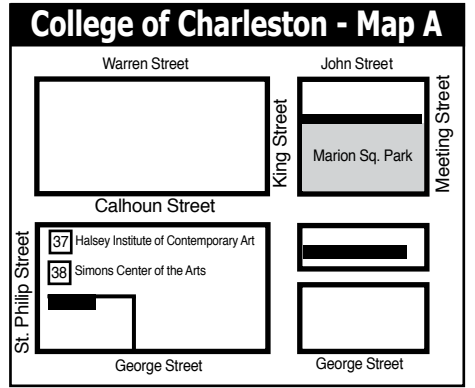

Downtown Charleston, SC, Map & Gallery Guide

Downtown Charleston Galleries

1. Rhett Thurman Studio
2. Anglin Smith Fine Art
3. Helena Fox Fine Art
4. Corrigan Gallery

Institutional Spaces

37. Halsey Institute of Contemporary Art
38. Simons Center for the Arts
39. Gibbes Museum of Art
40. Art Institute of Charleston Gallery
41. City Gallery at Joseph P. Riley, Jr. Waterfront Park