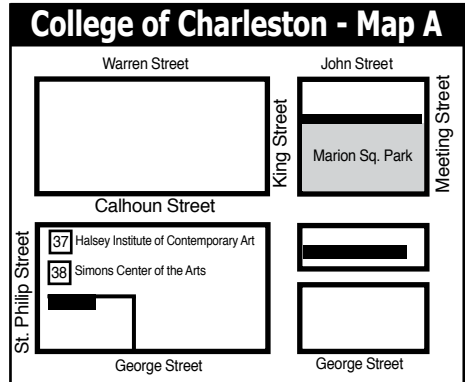

# Downtown Charleston, SC, Map & Gallery Guide

## Downtown Charleston Galleries

1. Rhett Thurman Studio
2. Anglin Smith Fine Art
3. Ella Walton Richardson Fine Art
4. Helena Fox Fine Art
5. Corrigan Gallery