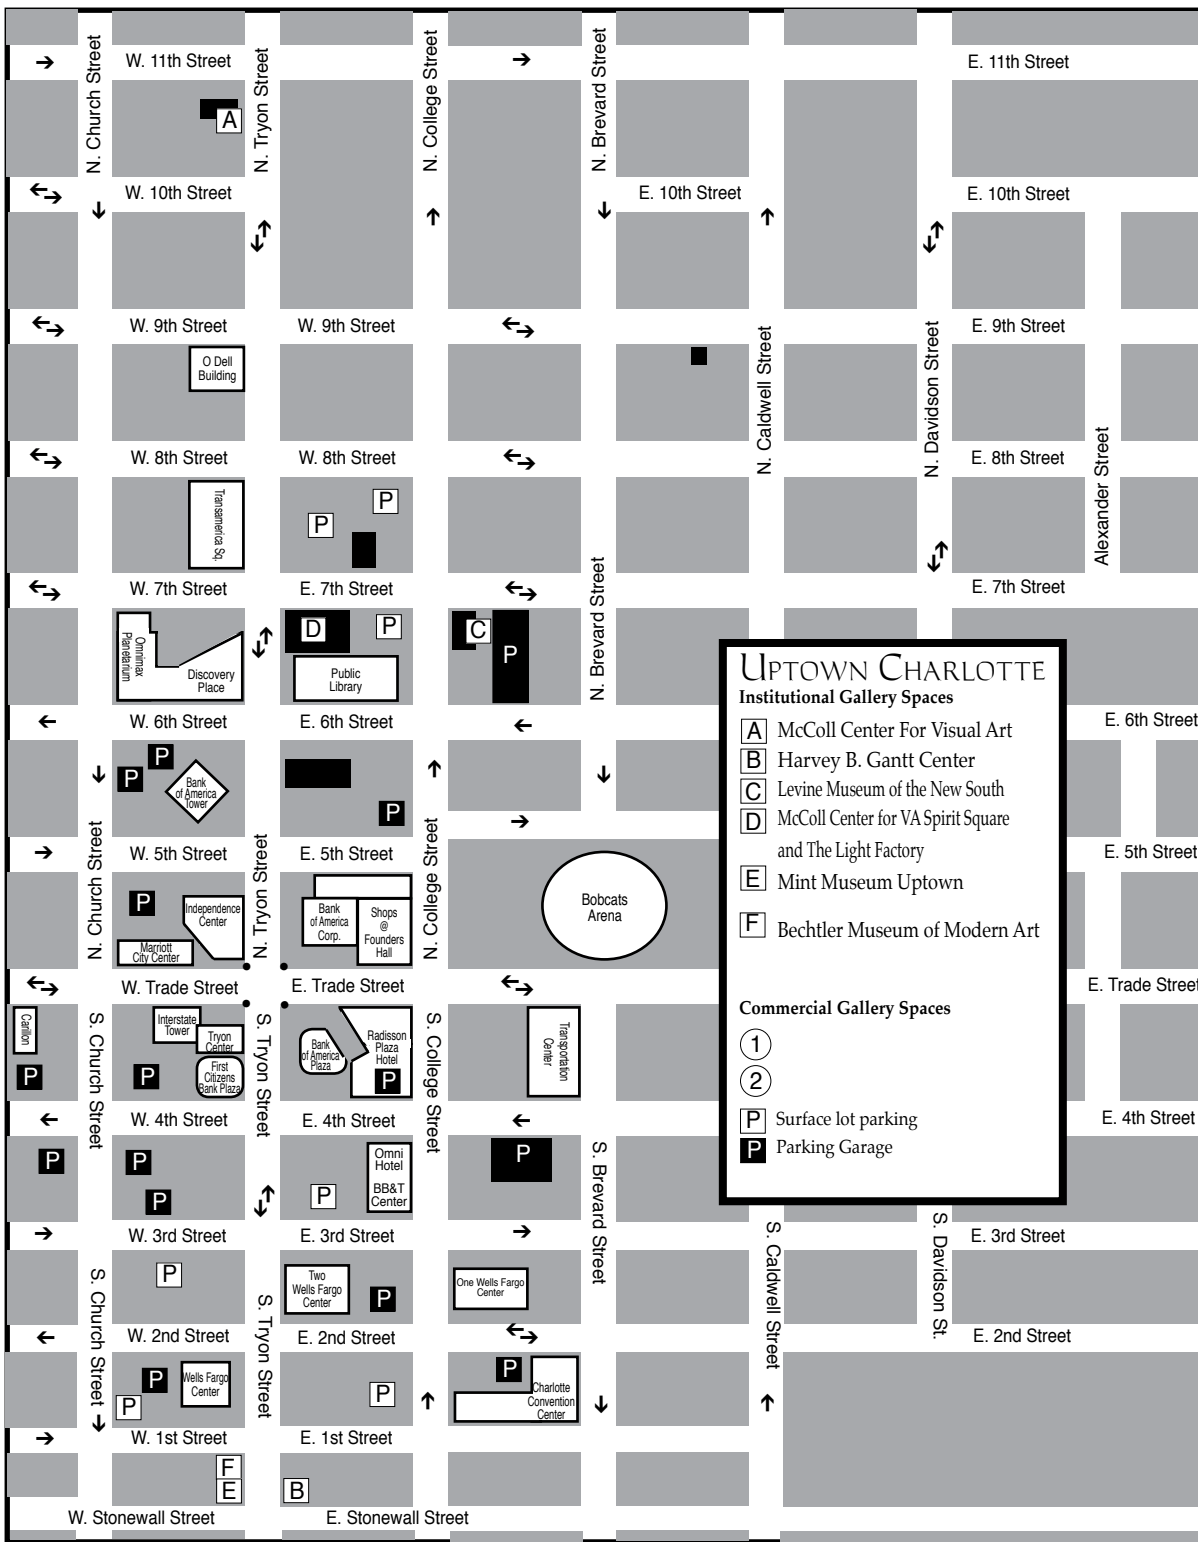

Charlotte, NC Maps

Uptown - South End & North

These maps are not to exact scale or exact distances. They were designed to give travelers help in finding the gallery spaces and museum spaces featured.