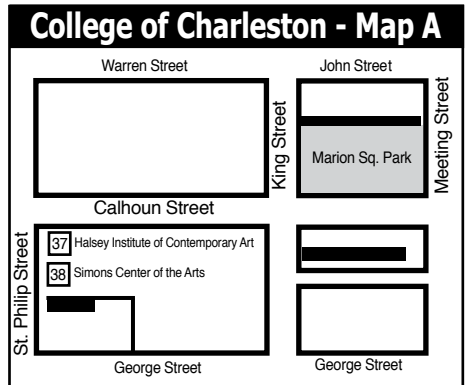

Downtown Charleston, SC, Map & Gallery Guide

Downtown Charleston Galleries

1. Rhett Thurman Studio
2. Anglin Smith Fine Art
3. Ella Walton Richardson Fine Art
4. Spencer Gallery
5. Helena Fox Fine Art
6. Corrigan Gallery

Institutional Spaces

37. Halsey Institute of Contemporary Art
38. Simons Center for the Arts
39. Halsey-McCallum Studios
40. Gibbes Museum of Art
41. Art Institute of Charleston Gallery
42. City Gallery at Joseph P. Riley, Jr. Waterfront Park