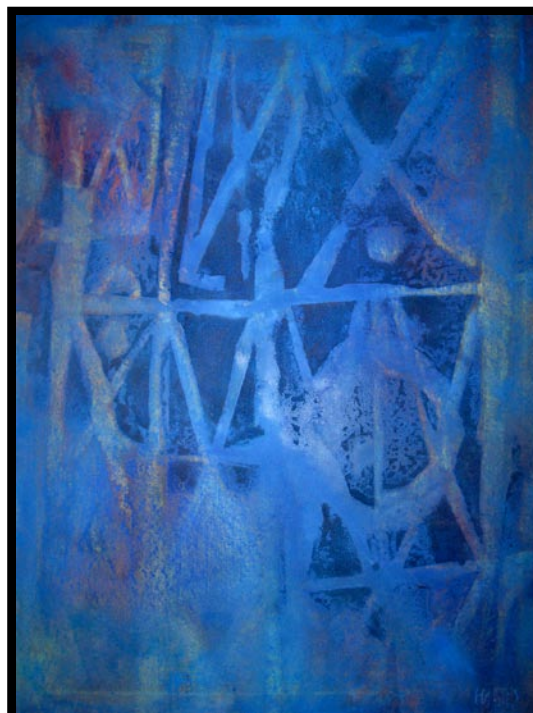

William Halsey

Halsey - McCallum Studio

William Halsey
& Corrie McCallum

Both recipients
of the
Elizabeth O'Neill
Verner Award

paintings • graphics • sculpture
for the discerning collector

For information:

David Halsey 843.813.7542
dhalsey917@comcast.net

Paige Halsey Slade 904.223.8418
PSlade@alumnae.brynmawr.edu

Louise McCallum Halsey 501.650.5090
louisemhalsey@gmail.com
www.louisehalsey.com