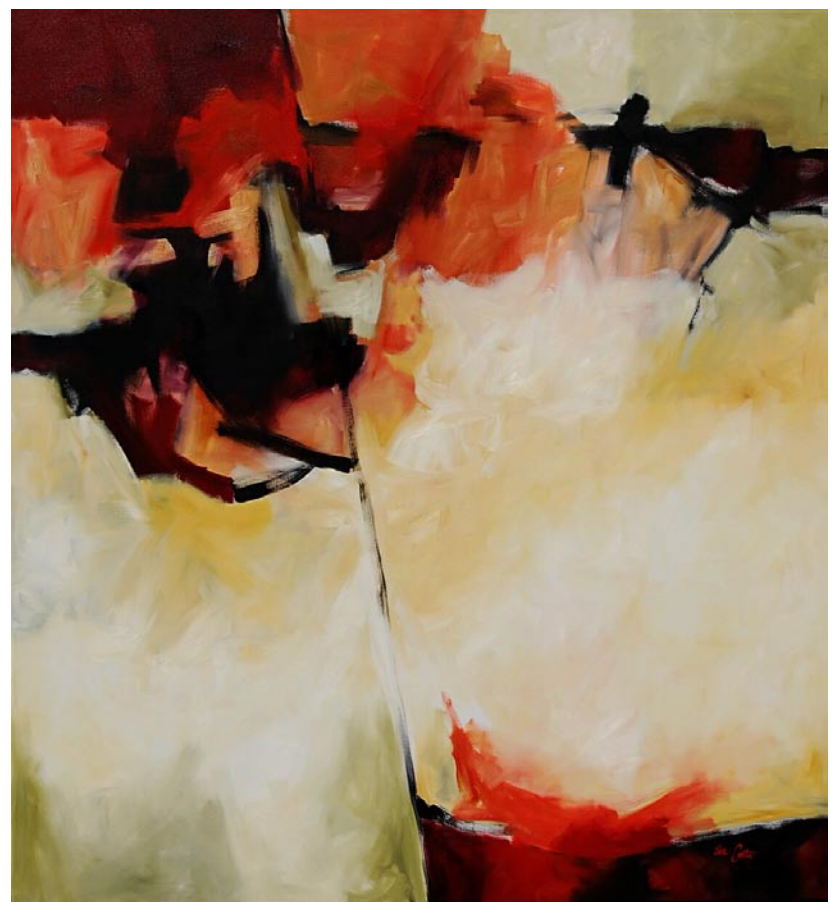

Fracture

Oil on Canvas, 72 x 66 inches

Eva Carter

Studio

6696 Bears Bluff Road
Wadmalaw Island, SC 29487

By Appointment Only

Please call (843) 478-2522
www.EvaCarterGallery.com