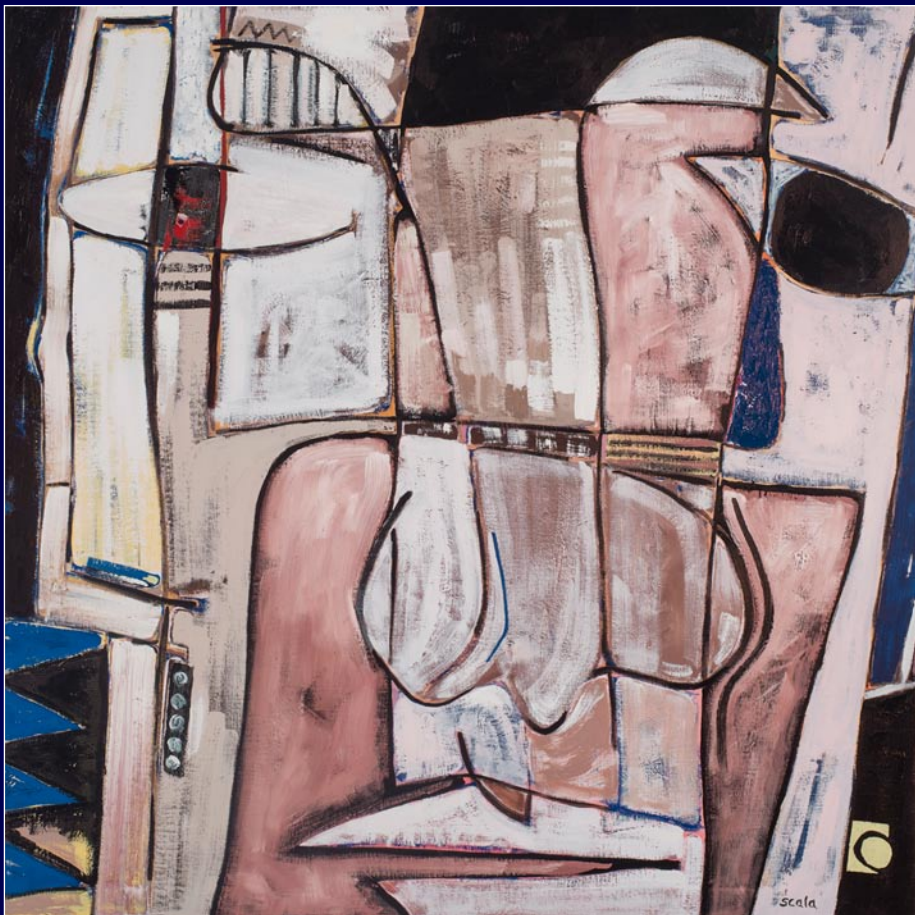

SCALA Surrealist Painter

"Blue"

Oil on Linen

36 x 36 inches

www.peterscala.com

Studio:

843-225-3313