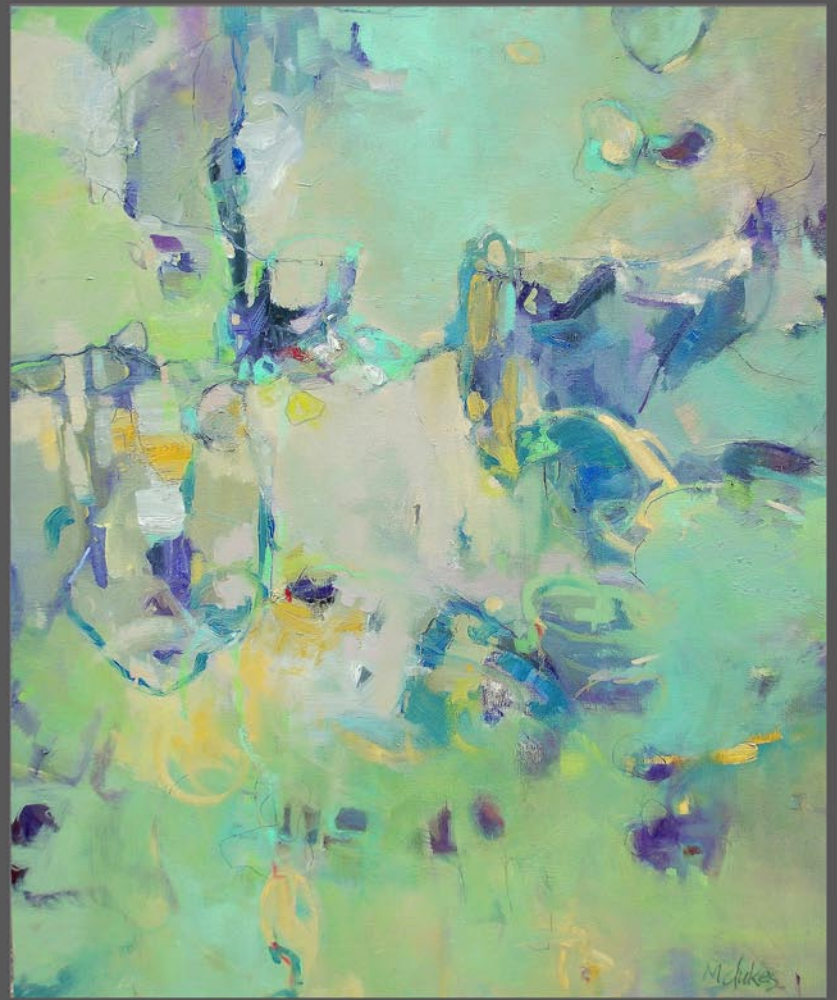

MADELINE T. DUKES PICCOLO SPOLETO 2014

OUTDOOR JURIED ART EXHIBITION

MAY 23 - JUNE 7, 2014

M-Thur: 10 am - 5pm

Fri-Sun: 10am - 6pm

Marion Square, Tent #7

(near the corner of King & Calhoun streets)

843.566.9440

www.madelinedukes.com