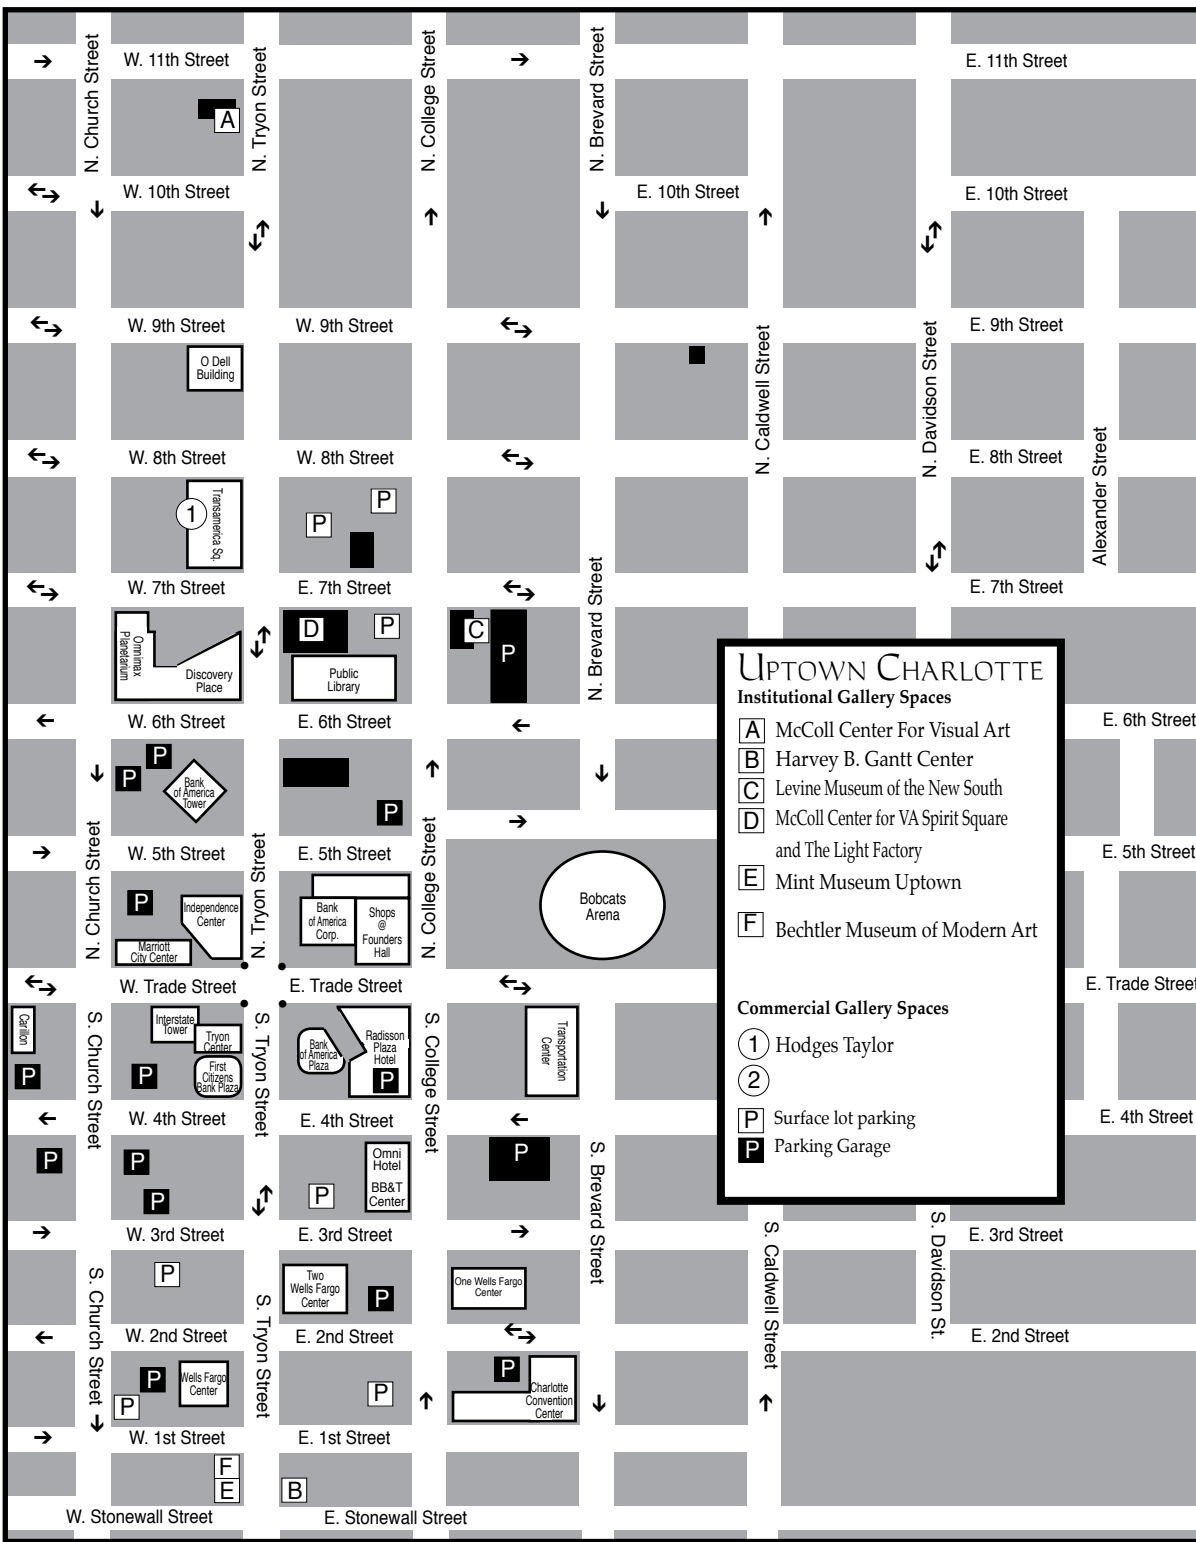

# Charlotte, NC Maps

## Uptown - South End - NODA

**UPTOWN CHARLOTTE**

**Institutional Gallery Spaces**

- A** McColl Center For Visual Art
- B** Harvey B. Gantt Center
- C** Levine Museum of the New South
- D** McColl Center for VA Spirit Square and The Light Factory
- E** Mint Museum Uptown
- F** Bechtler Museum of Modern Art

**Commercial Gallery Spaces**

- 1** Hodges Taylor
- 2** Surface lot parking
- P** Parking Garage