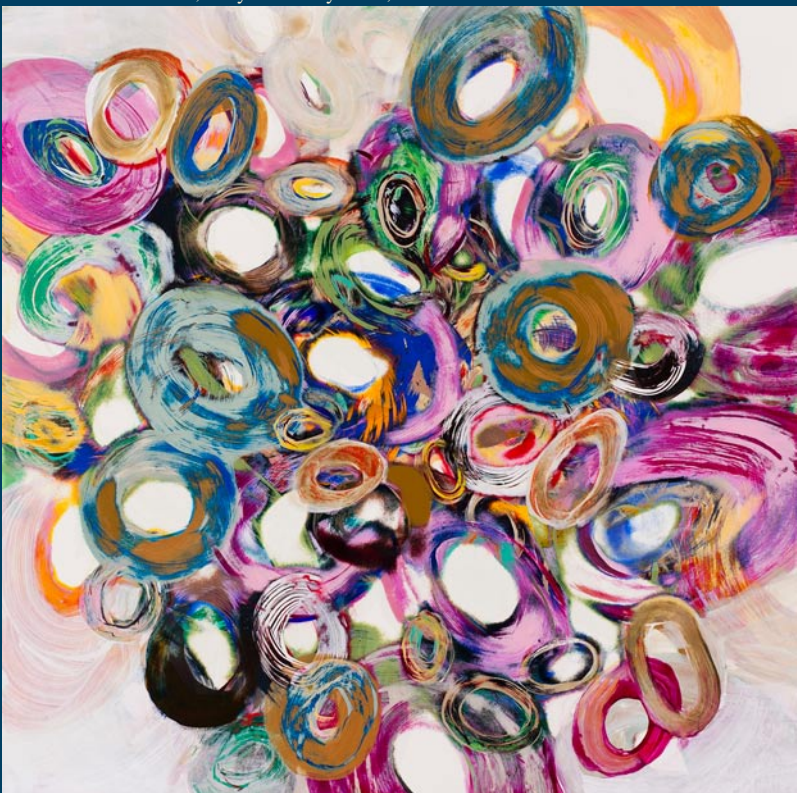

# CAROLINA ARTS

A PUBLICATION COVERING THE VISUAL ARTS IN THE CAROLINAS

*Elastic Collision no. 4*, acrylic on clayboard, 12 x 12 inches

*Elastic Collision no. 4*, acrylic on panel, 12 x 12 inches

*Elastic Collision no. 3*, acrylic on panel, 12 x 12 inches

Paintings by Enid Williams are part of her *Elastic Collision Series* from 2012. RIVERWORKS Gallery in Greenville, South Carolina, will be hosting the exhibit *Random Methodologies*, featuring works by Enid Williams, through June 2, 2013. See the article on Page 39.