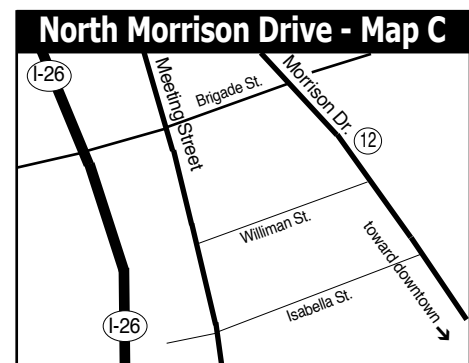

THE SYLVAN GALLERY
171 King St. • Charleston • SC • 29401

Featuring 20th & 21st Century traditional and representational paintings and sculpture.

843-722-2172
www.thesylvangallery.com

WELLS GALLERY

THE WELLS GALLERY HISTORIC CHARLESTON
125 MEETING ST. CHARLESTON, SC 29401 (843) 853-3233

THE WELLS GALLERY KIawah ISLAND
ONE SANCTUARY BEACH DR. KIawah ISLAND, SC 29455 (843) 576-1290

CORRIGAN GALLERY LLC

Charleston's contemporary art scene

paintings photographs
fine art prints
843 722 9868

Saul Alexander Foundation Gallery
Charleston County Public Library
Main floor of the Library
Featuring monthly exhibitions by local and regional artists
Open during regular Library hours.
843-805-6801
68 Calhoun Street, Charleston, SC

SMITH KILLIAN FINE ART
9 QUEEN STREET
CHARLESTON, SC
843-853-0708
WWW.SMITHKILLIAN.COM

Put Your Gallery Here

For just $10 a month you can advertise your gallery space here. Join these other Charleston, SC, galleries and visual art institutions. Call us at 843/825-3408 or check out other advertising options at www.carolinaarts.com.

The Pink House Gallery
Fine Art in a 1690's house
Alice Grimsley, Nancy Rushing, & Detta Zimmerman
Also Bruce W. Krucke, Alexandria H. Bennington
Exclusive for Ravenel Gaillard
17 Chalmers Street • Charleston, SC
Mon - Sat 10-5 • 843/723-3608
<http://pinkhousegallery.tripod.com/>

City Gallery at Waterfront Park
Prioleau Street in front of the Pineapple Fountain at Waterfront Park
Open Tue.-Fri., 11am-5pm & Sat.-Sun., noon-5pm during exhibitions
Operated by City of Charleston Office of Cultural Affairs
843/958-6459
<http://citygalleryatwaterfrontpark.com>

SPENCER Art Galleries
Contemporary Fine Art
OVER 35 ARTISTS
Masters, Mid-career, & Emerging
Mon-Sat 10am-5pm
55 Broad Street & 57 Broad Street
843/722-6854 843/723-4482
Charleston, SC 29401
www.spencerartgallery.com

DH Dog & Horse
Fine Art & Portraiture
102 Church Street • Charleston, SC
843-577-5500
www.dogandhorsefineart.com

10 conetenstudios
A studio and gallery of local potters and sculptors.
Holly Benton
"Exquisite Conversations: Fire is Hot"
April 27 - May 18, 2012
Cone 10 Studios • 1080B Morrison Drive
Charleston, SC • 843-853-3345
Hours: Monday-Saturday, 11am-5pm; Sunday 1-5pm
www.cone10studios.com • info@cone10studios.com

McCallum - Halsey Studios
Works by Corrie McCallum & William Halsey
paintings • graphics • sculpture for the discerning collector
by appointment - 843.723.5977
www.halseyfoundation.org