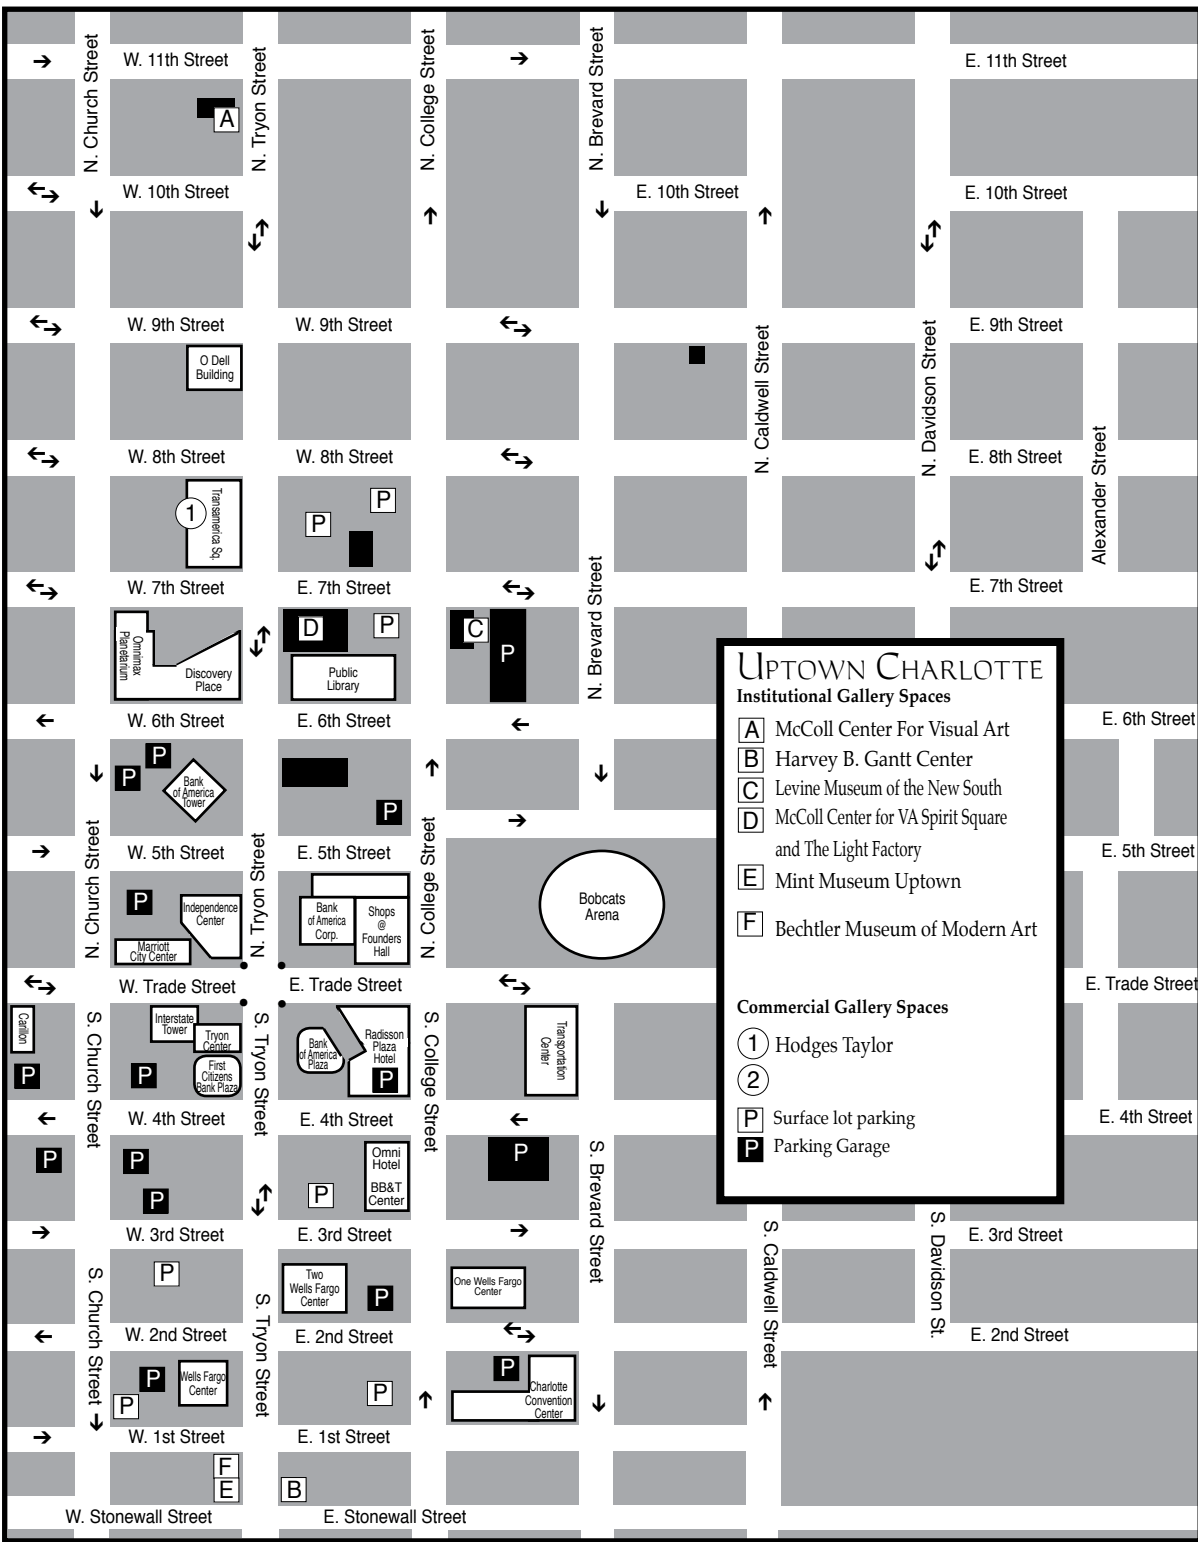

Charlotte, NC Maps

Uptown - South End - NODA

These maps are not to exact scale or exact distances. They were designed to give travelers help in finding the gallery spaces and museum spaces featured.