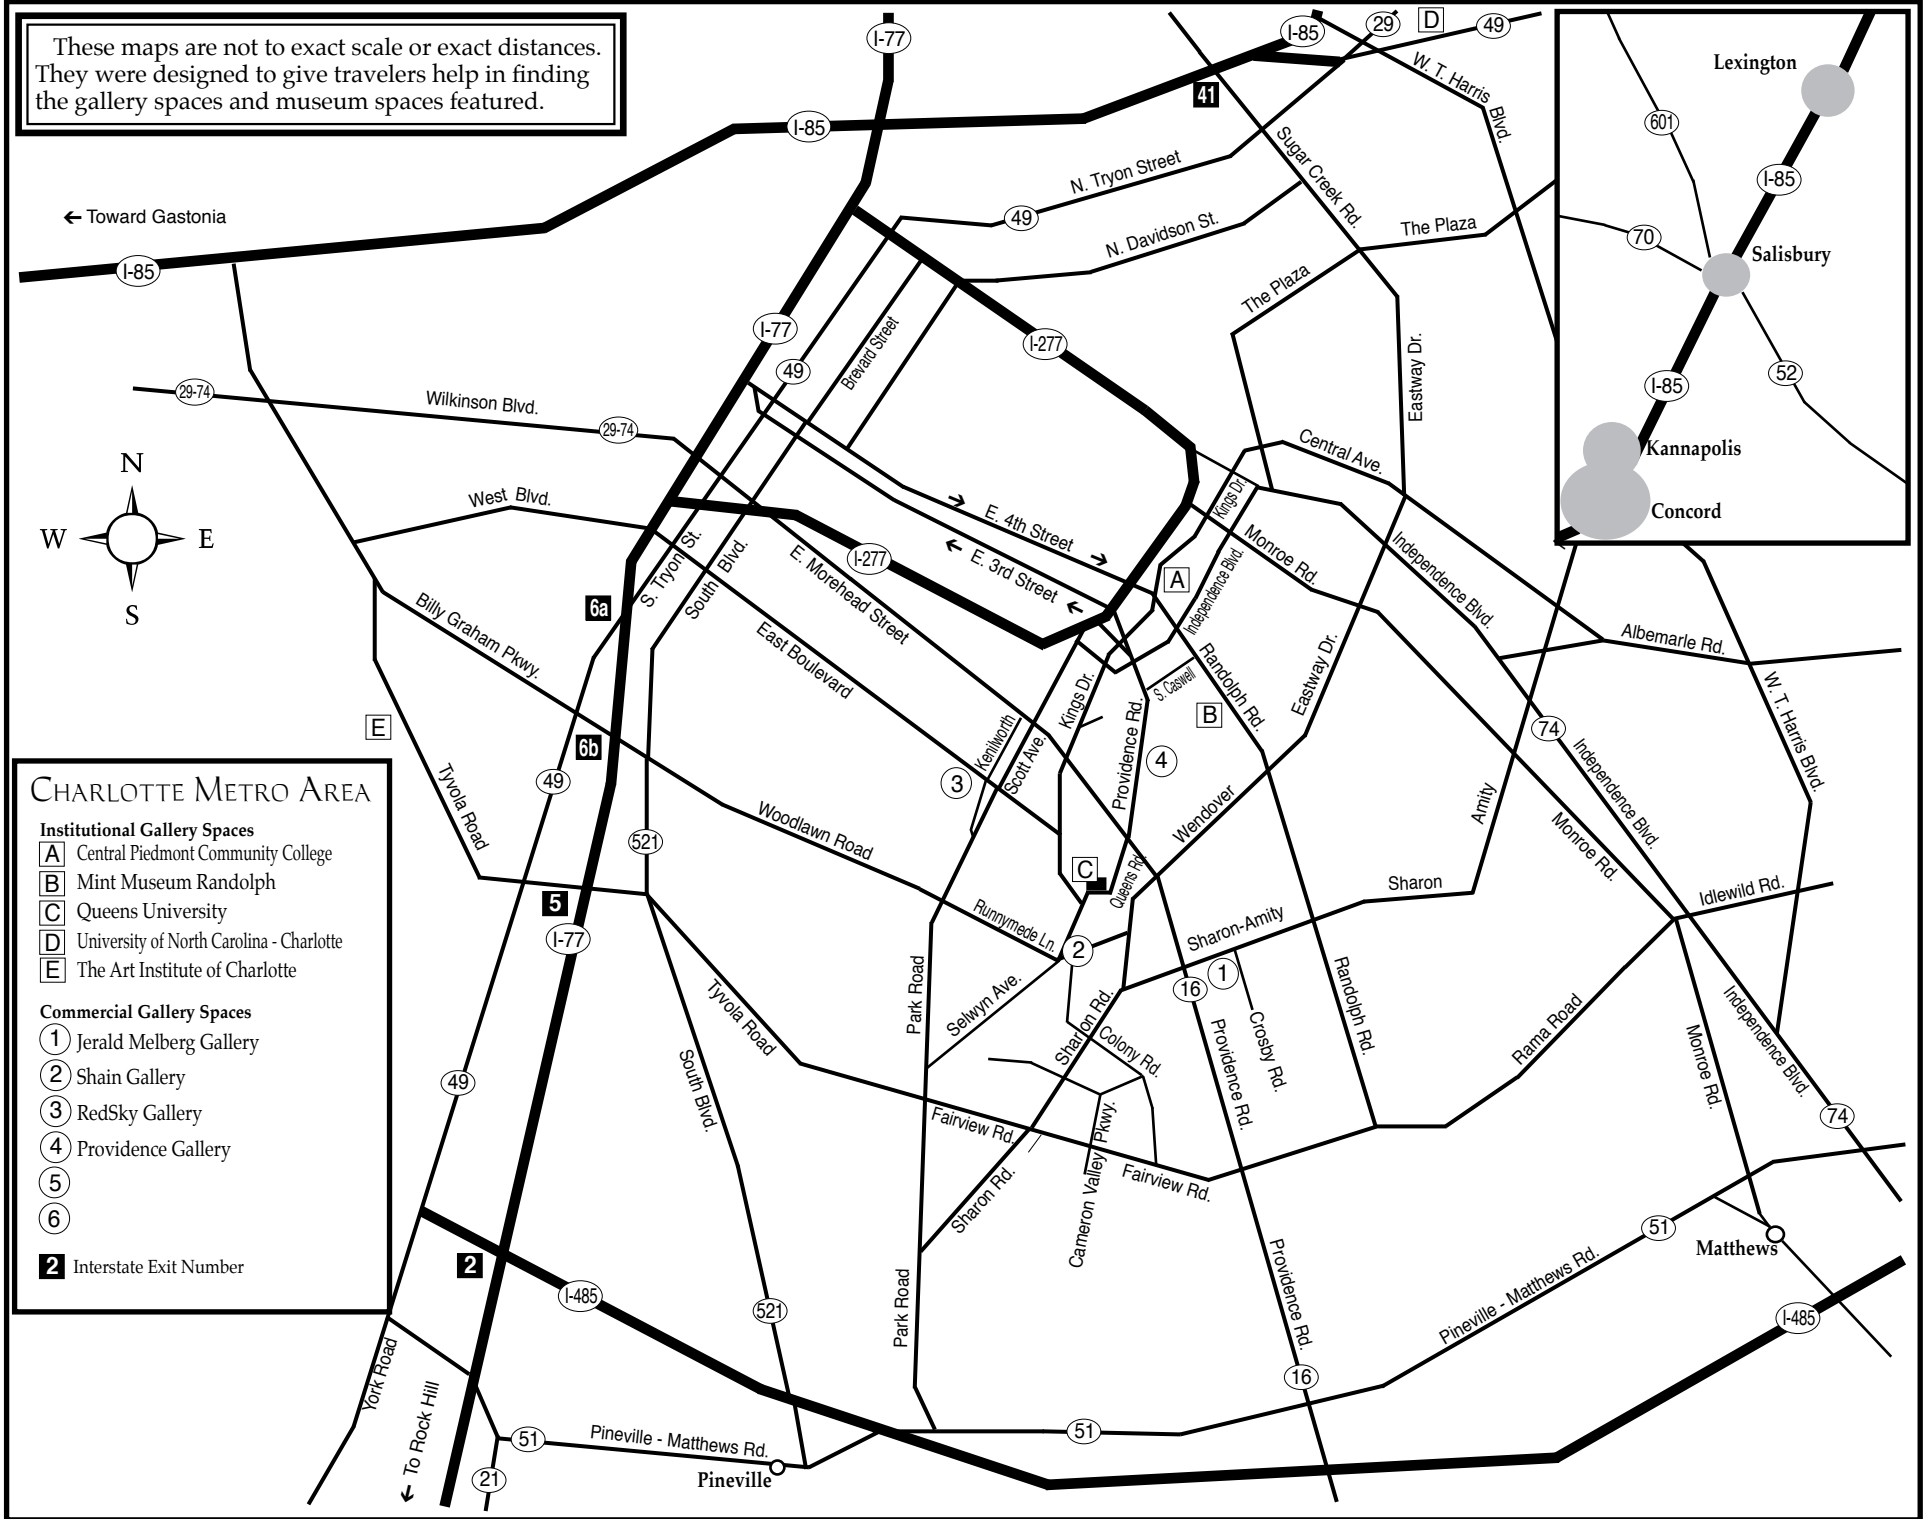

Charlotte, NC Maps

Uptown - South End - NODA

These maps are not to exact scale or exact distances. They were designed to give travelers help in finding the gallery spaces and museum spaces featured.