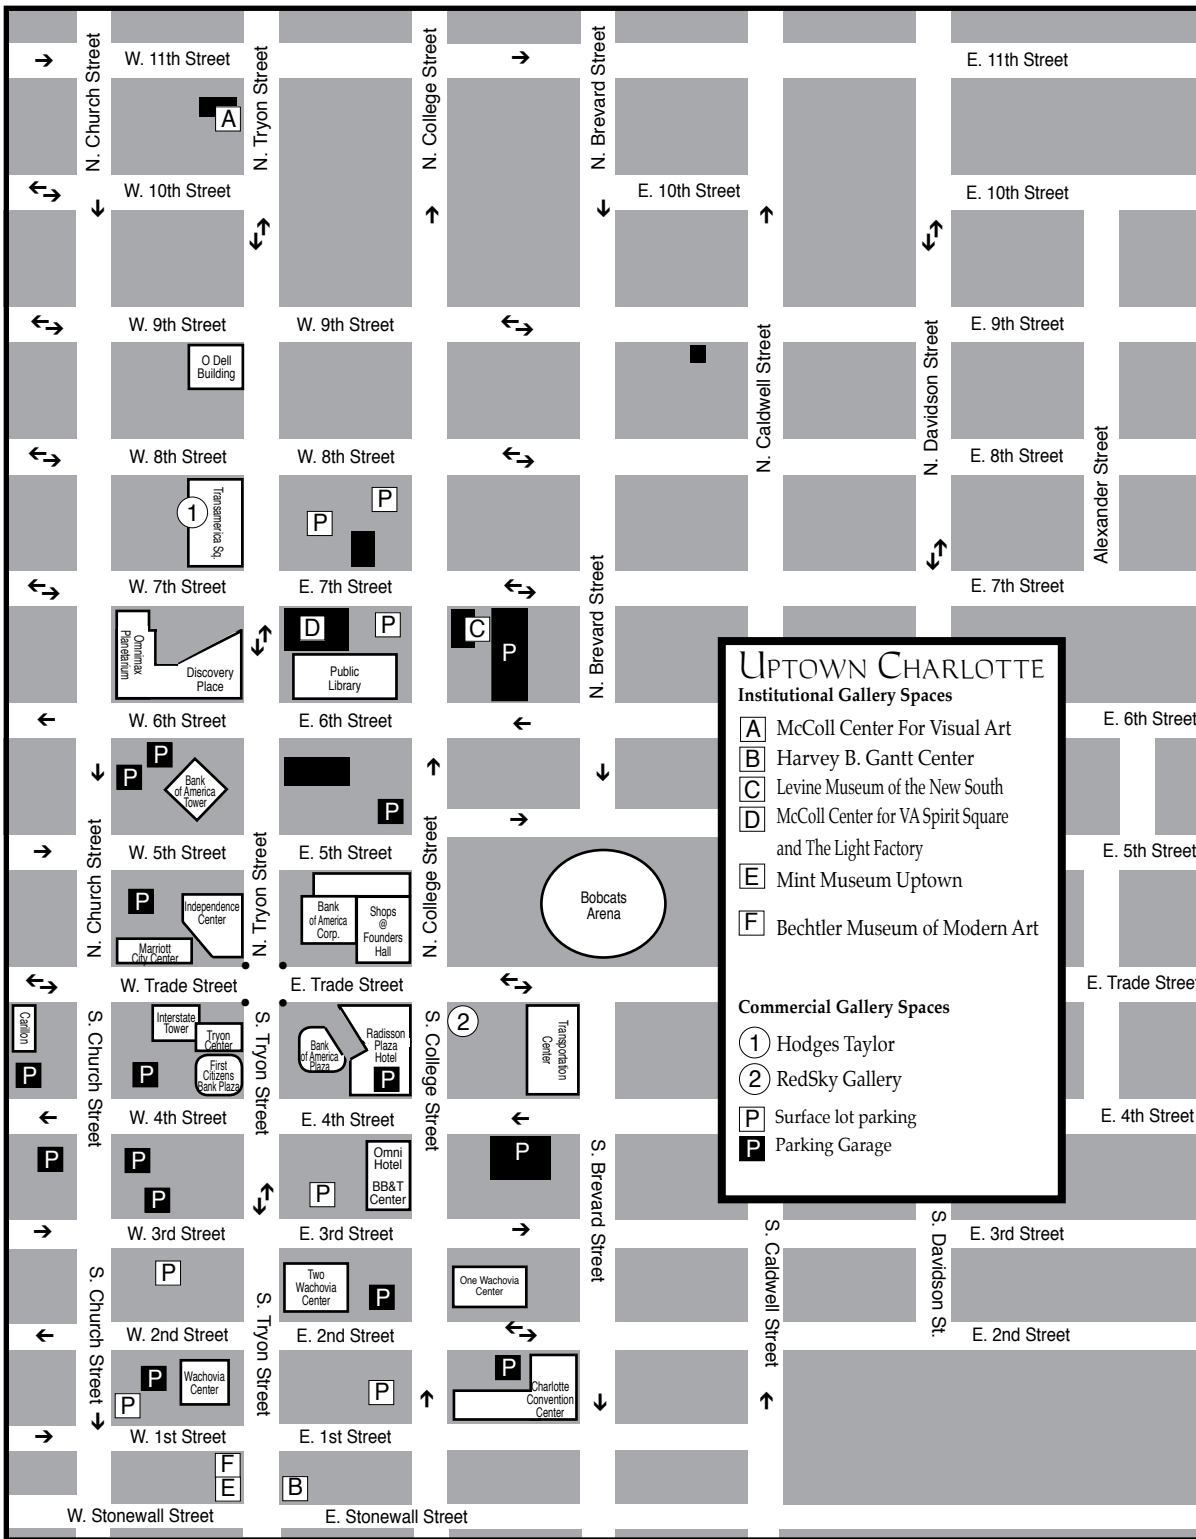

Charlotte, NC Maps

Uptown - South End - NODA

These maps are not to exact scale or exact distances. They were designed to give travelers help in finding the gallery spaces and museum spaces featured.