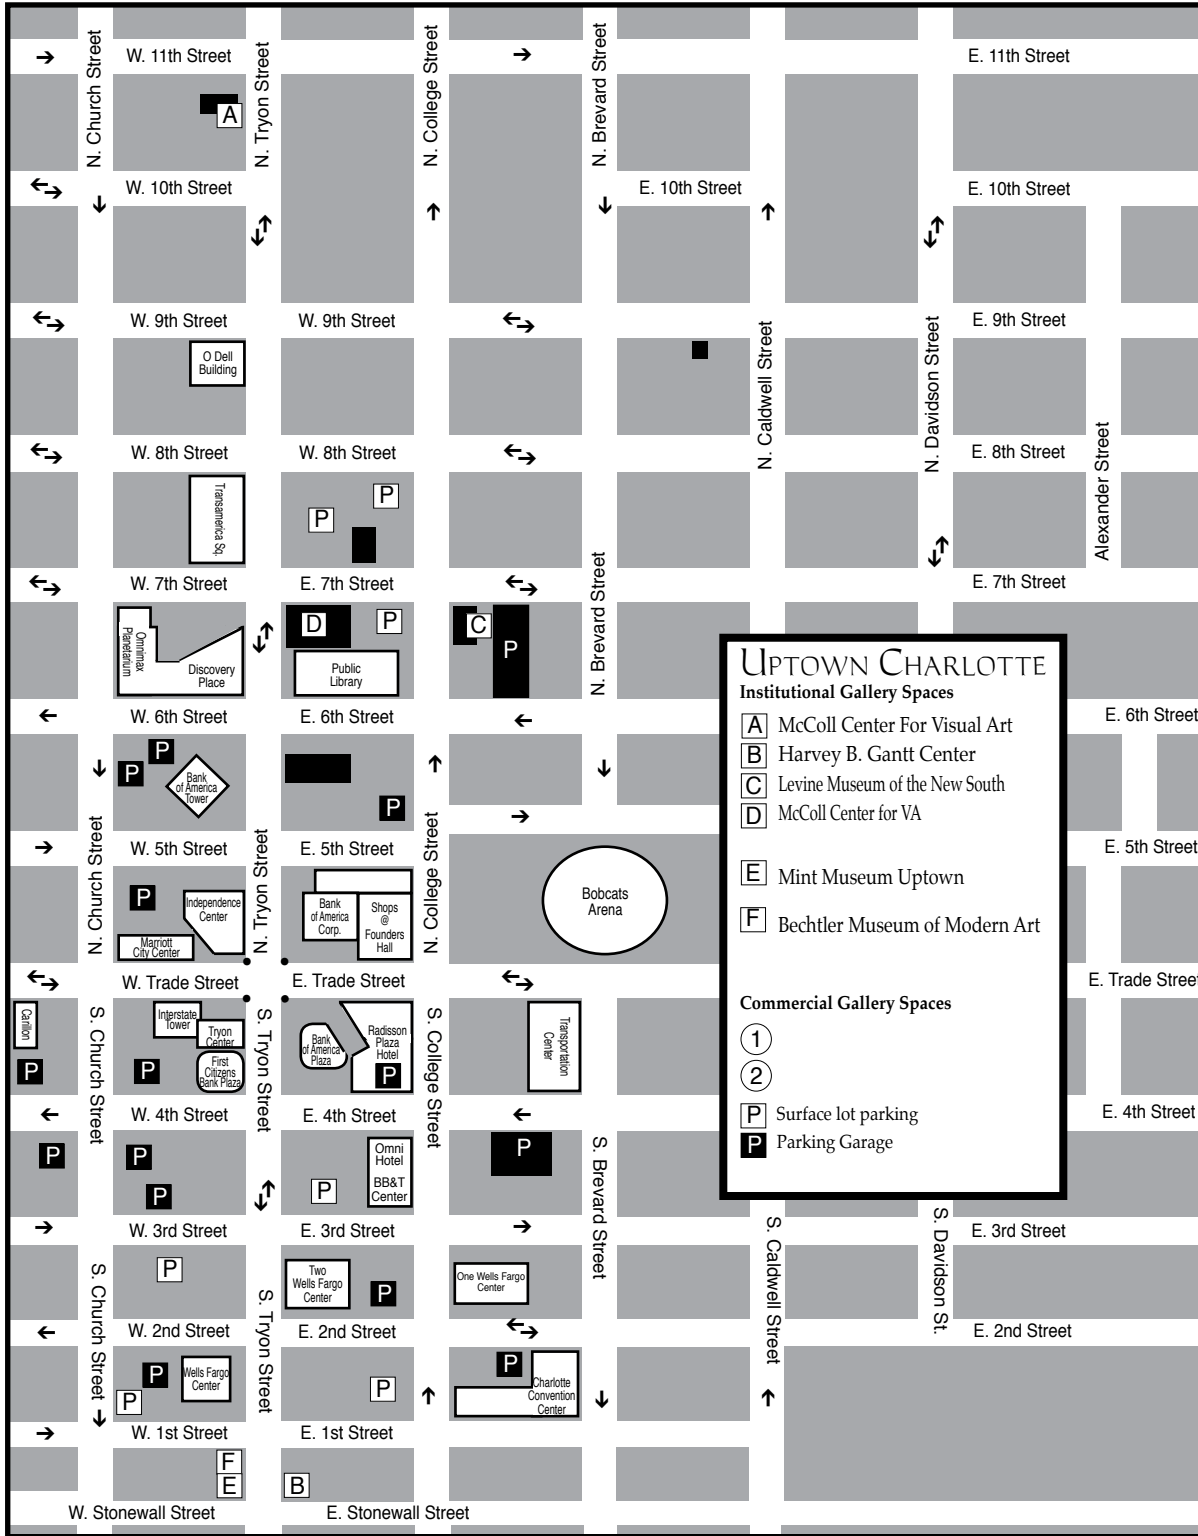

Charlotte, NC Maps

Uptown - South End & North

These maps are not to exact scale or exact distances. They were designed to give travelers help in finding the gallery spaces and museum spaces featured.