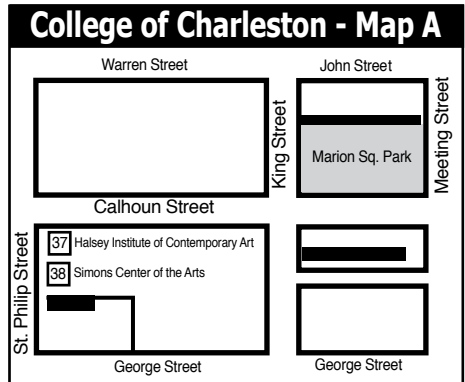

# Downtown Charleston, SC, Map & Gallery Guide

## Downtown Charleston Galleries

1. Rhett Thurman Studio
2. The Sylvan Gallery
3. Corrigan Gallery
4. Anglin Smith Fine Art
5. Nina Liu & Friends - Seasonally
6. Charleston Crafts
7. Spencer Art Galleries
8. Helena Fox Fine Art