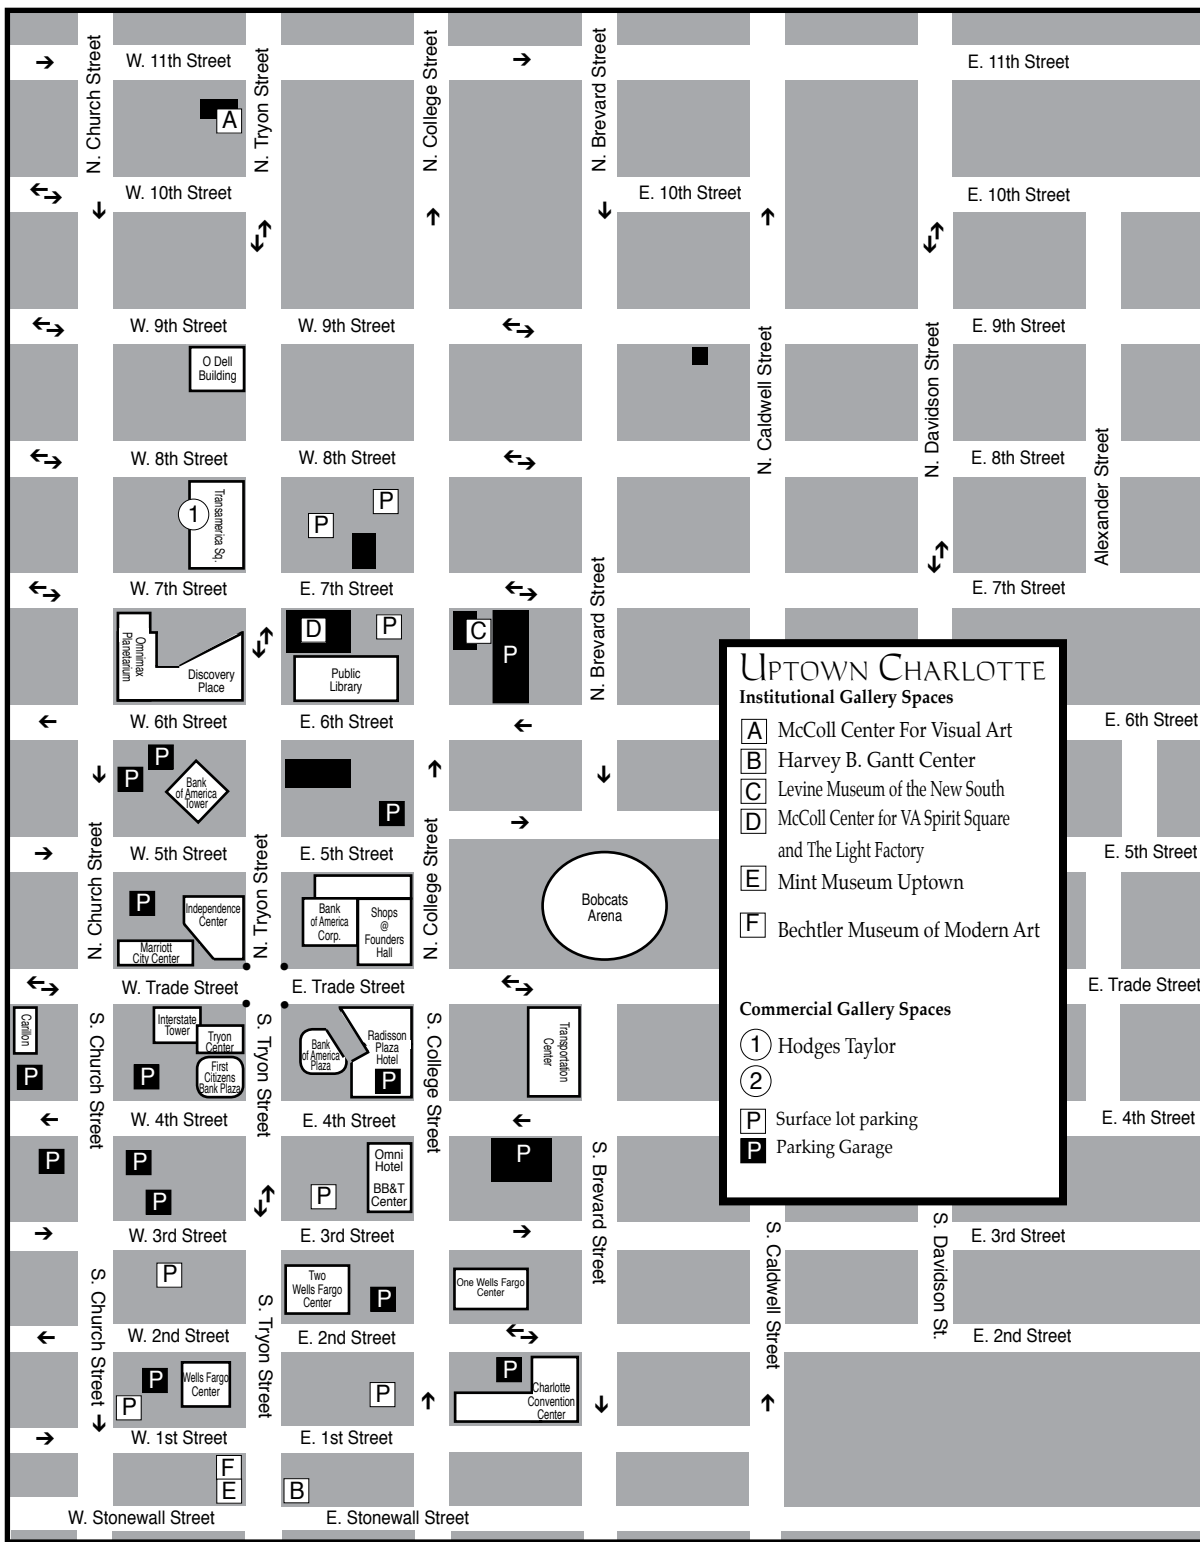

# Charlotte, NC Maps

## Uptown - South End - NODA

These maps are not to exact scale or exact distances. They were designed to give travelers help in finding the gallery spaces and museum spaces featured.