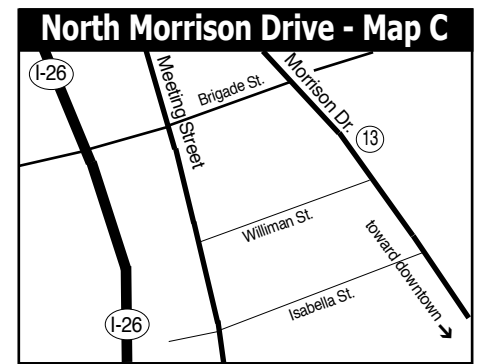

THE SYLVAN GALLERY
171 King St. • Charleston • SC • 29401
Featuring 20th & 21st Century traditional and representational paintings and sculpture.
843-722-2172
www.thesylvangallery.com

WELLS GALLERY

THE WELLS GALLERY HISTORIC CHARLESTON 125 MEETING ST. CHARLESTON, SC 29401 (843) 853-3233
THE WELLS GALLERY KIawah ISLAND ONE SANCTUARY BEACH DR. KIawah ISLAND, SC 29455 (843) 576-1290

CORRIGAN GALLERY LLC
Charleston's contemporary art scene
paintings photographs fine art prints
843 722 9868

Saul Alexander Foundation Gallery
Charleston County Public Library
Main floor of the Library
Featuring monthly exhibitions by local and regional artists
Open during regular Library hours.
843-805-6801
68 Calhoun Street, Charleston, SC

SMITH KILLIAN FINE ART

9 QUEEN STREET
CHARLESTON, SC
843-853-0708
WWW.SMITHKILLIAN.COM

NINA LIU AND FRIENDS
A Gallery of Contemporary Art Objects
Monthly Exhibitions
Poinsett House • 24 State Street
Charleston, South Carolina 29401
Telephone (843) 722-2724

The Pink House Gallery
Fine Art in a 1690's house
Alice Grimsley, Nancy Rushing, Audrey Price, & Marsha Bladenburg
Also Bruce W. Krucke, Alexandria H. Bennington
Exclusive for Ravenel Gaillard
17 Chalmers Street • Charleston, SC
Mon - Sat 10-5 • 843/723-3608
<http://pinkhousegallery.tripod.com/>

Gaye Sanders Fisher Gallery

Original Watercolors
www.gayesandersfisher.com • 843/958-0010
124 Church Street • Charleston, SC
In the heart of the French Quarter District

SPENCER Art Galleries
Contemporary Fine Art
OVER 35 ARTISTS
Masters, Mid-career, & Emerging
Mon-Sat 10am-5pm
55 Broad Street & 57 Broad Street
843/722-6854 843/723-4482
Charleston, SC 29401
www.spencerartgallery.com

DH Dog & Horse
Fine Art & Portraiture
102 Church Street • Charleston, SC
843-577-5500
www.dogandhorsefineart.com

10 conctenstudios

A studio and gallery of local potters and sculptors
Studio memberships and classes
Hours: Monday-Saturday, 11am-5pm; Sunday 1-5pm
1080B Morrison Drive • Charleston, SC
843-853-3345 • in the heart of NoMo
www.cone10studios.com • info@cone10studios.com

McCallum - Halsey Studios
Works by
Corrie McCallum & William Halsey
paintings • graphics • sculpture
for the discerning collector
by appointment - 843.723.5977
www.halseyfoundation.org