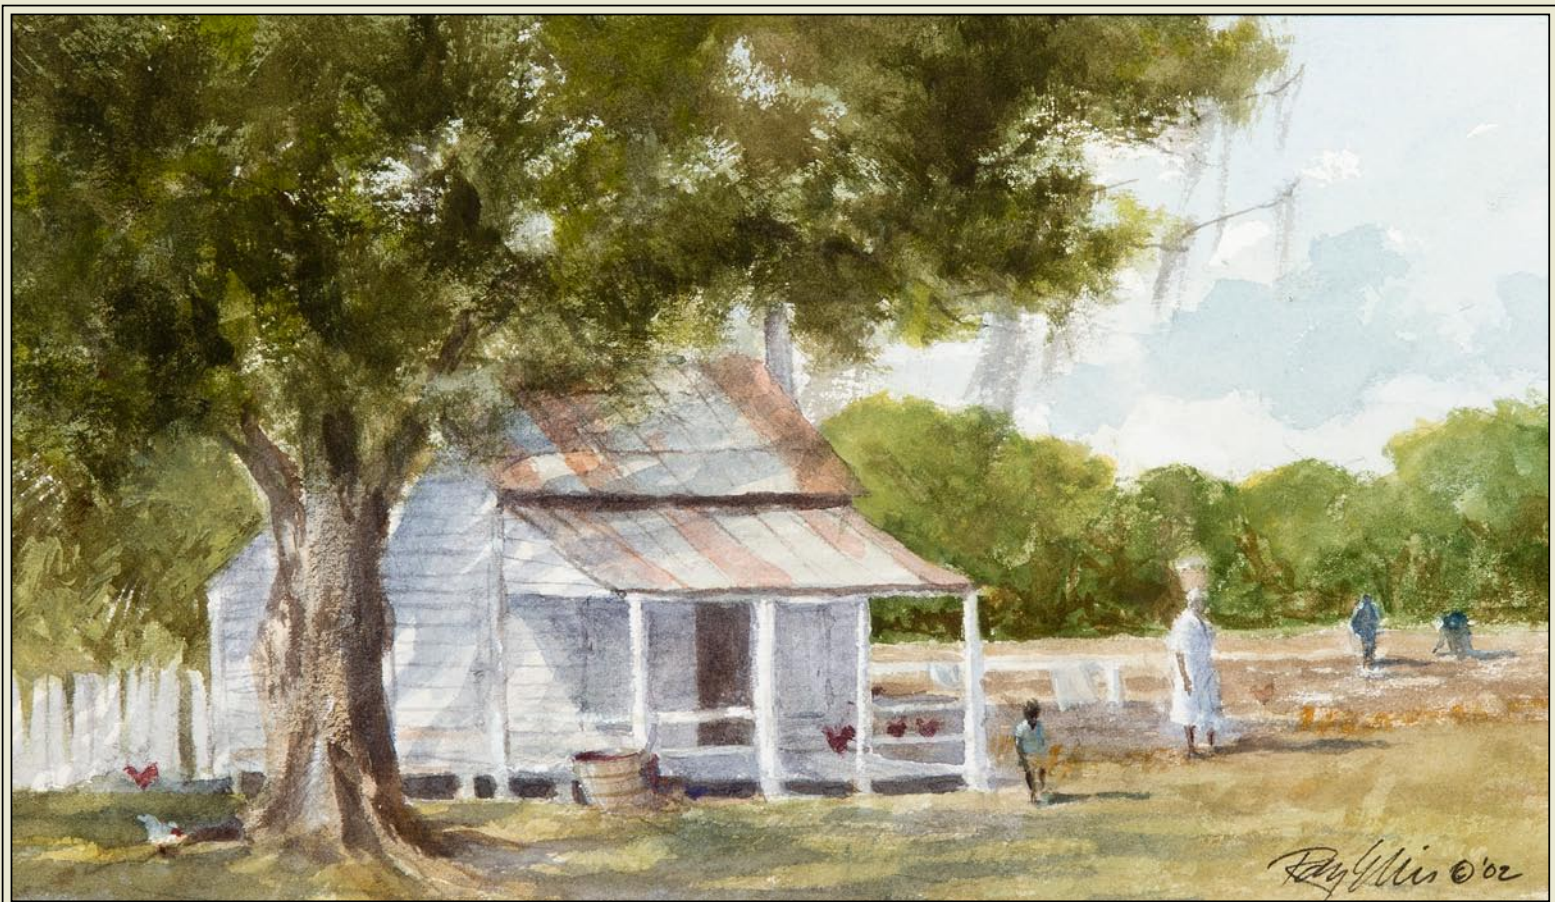

# Ray Ellis

*Savannah Lane II*

Watercolor

10 x 12 inches

*Plantation Dwelling*

Watercolor

7 x 12 1/4 inches