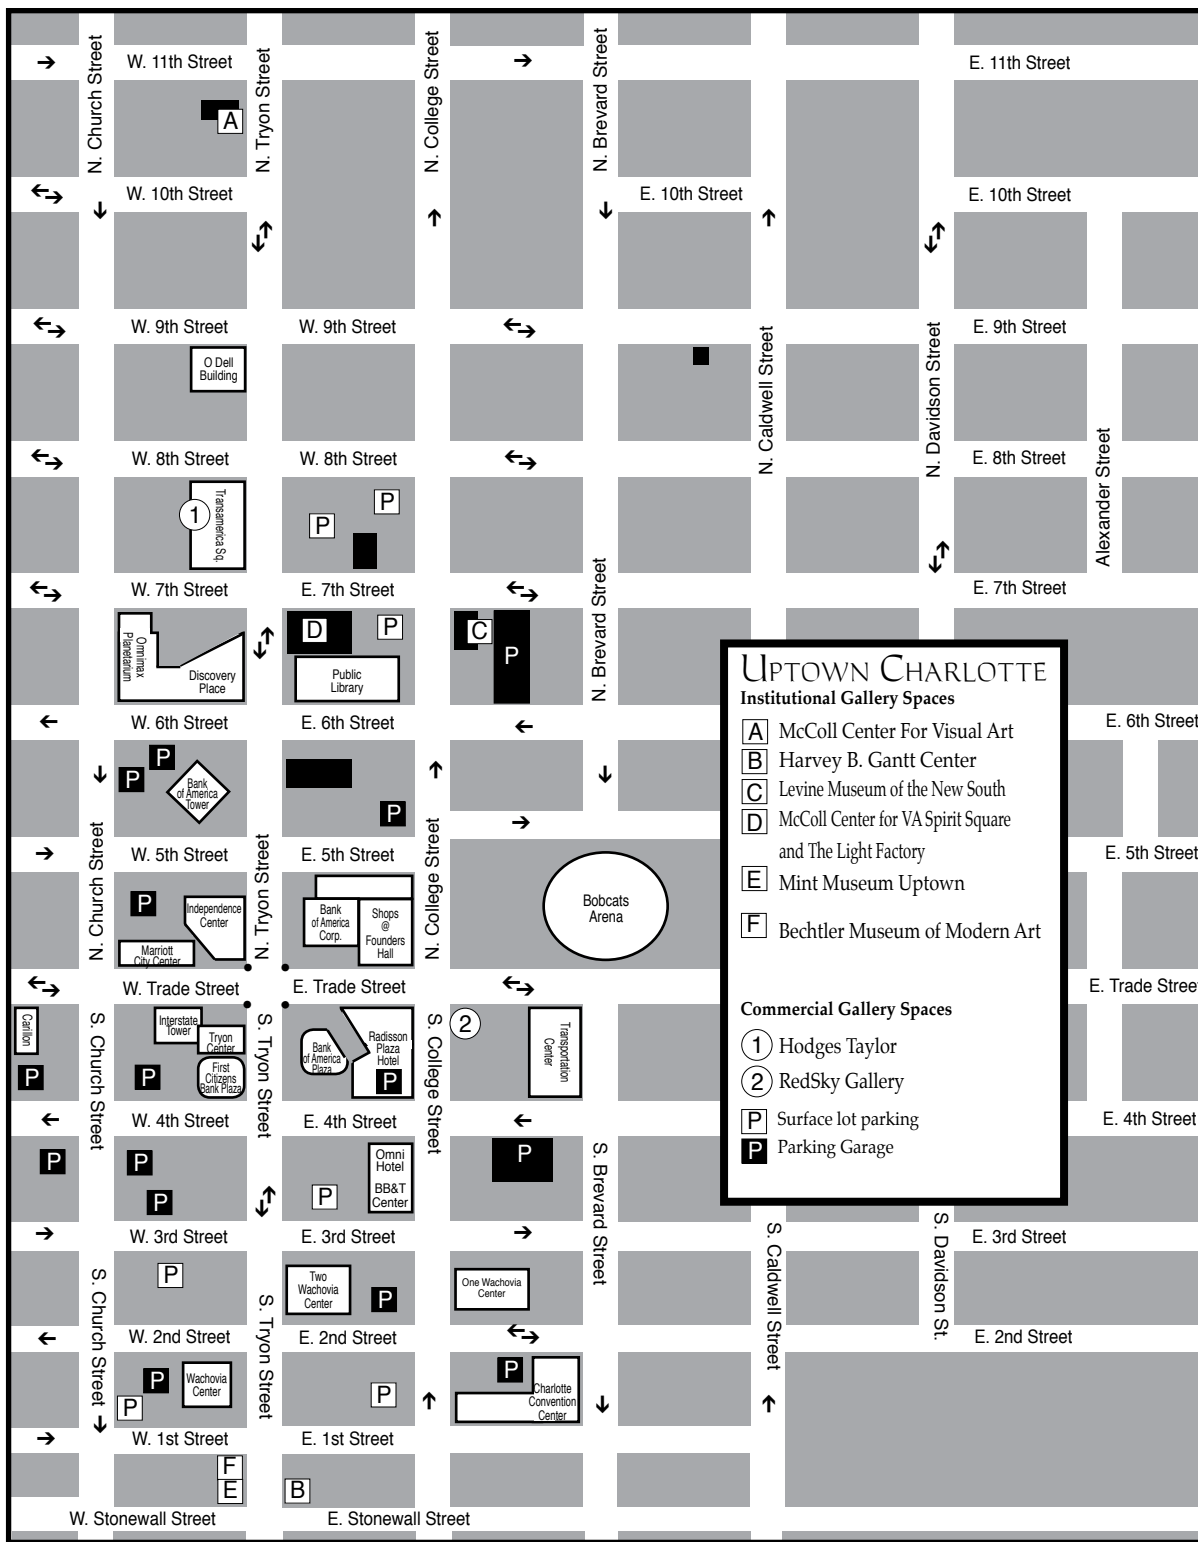

Charlotte, NC Maps

Uptown - South End - NODA

These maps are not to exact scale or exact distances. They were designed to give travelers help in finding the gallery spaces and museum spaces featured.