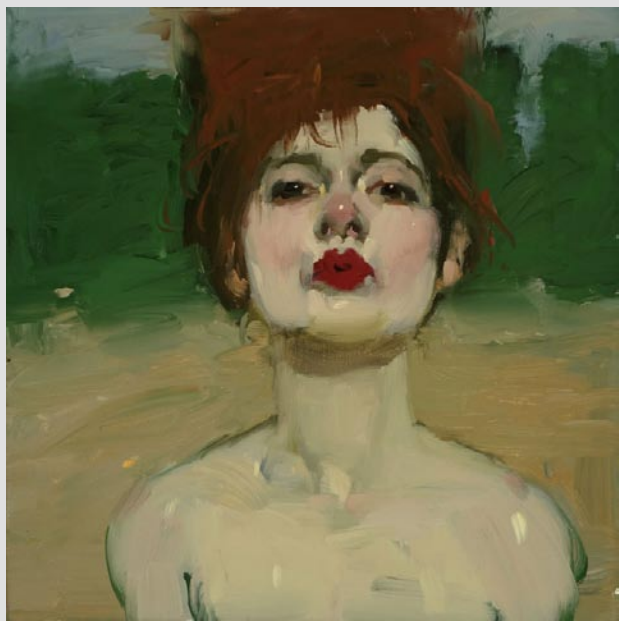

THE RED PIANO
ART GALLERY

Fresh Off the Easel from Milt Kobayashi

[VISIT OUR WEBSITE](#)

Aloof Oil 10" x 10"

Pastoral Monique Oil 10" x 10"

Sleepscape II Oil 10" x 10"

Landscape Oil 10" x 10"

Windblown Oil 10" x 10"

Bird Oil 10" x 10"

Sleepscape Oil 10" x 10"

Comfort Oil 10" x 10"

Cat-Like Oil 10" x 10"

[To see more Milt Kobayashi paintings, visit our website.](#)

Please call us for more information or if you'd like a painting shipped to you.