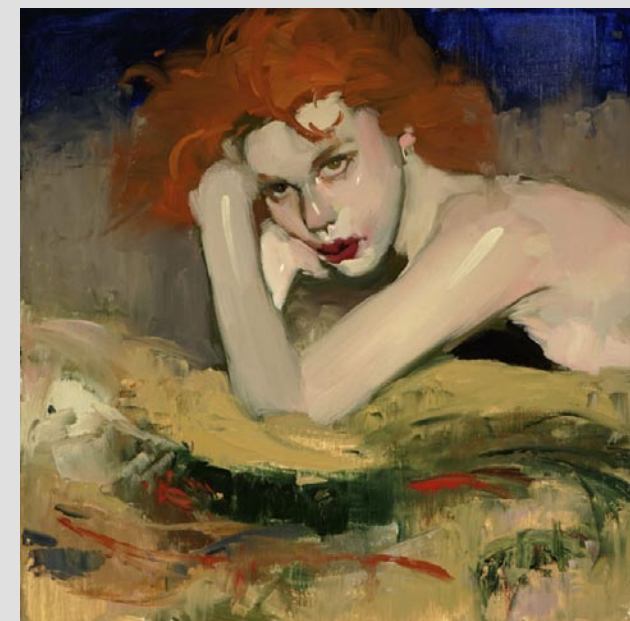

THE RED PIANO
ART GALLERY

Fresh Off the Easel from Milt Kobayashi

[VISIT OUR WEBSITE](#)

Aloof Oil 10" x 10"

Pastoral Monique Oil 10" x 10"

Sleepscape II Oil 10" x 10"

Landscape Oil 10" x 10"

Windblown Oil 10" x 10"

Bird Oil 10" x 10"

Sleepscape Oil 10" x 10"

Comfort Oil 10" x 10"

Cat-Like Oil 10" x 10"

[To see more Milt Kobayashi paintings, visit our website.](#)

Please call us for more information or if you'd like a painting shipped to you.