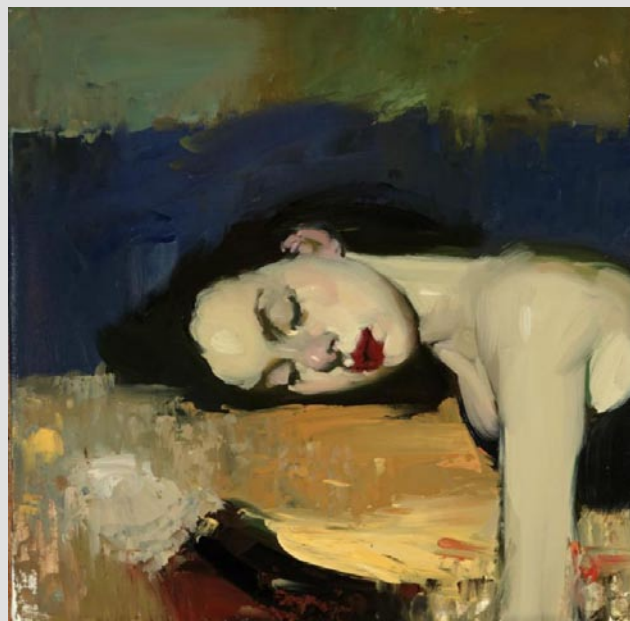

THE RED PIANO
ART GALLERY

Fresh Off the Easel from Milt Kobayashi

[VISIT OUR WEBSITE](#)

Aloof Oil 10" x 10"

Pastoral Monique Oil 10" x 10"

Sleepscape II Oil 10" x 10"

Landscape Oil 10" x 10"

Windblown Oil 10" x 10"

Bird Oil 10" x 10"

Sleepscape Oil 10" x 10"

Comfort Oil 10" x 10"

Cat-Like Oil 10" x 10"

[To see more Milt Kobayashi paintings, visit our website.](#)

Please call us for more information or if you'd like a painting shipped to you.