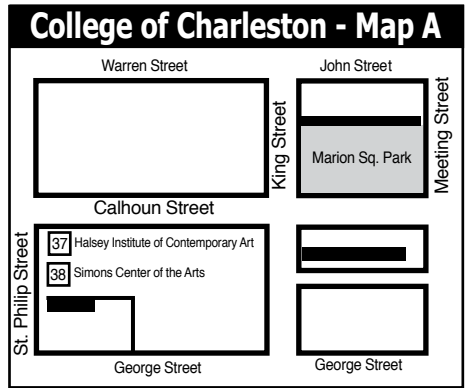

Downtown Charleston, SC, Map & Gallery Guide

- ### Downtown Charleston Galleries
1. Rhett Thurman Studio
 2. Anglin Smith Fine Art
 3. Ella Walton Richardson Fine Art
 4. Spencer Gallery
 5. Helena Fox Fine Art
 6. Corrigan Gallery

- ### Institutional Spaces
37. Halsey Institute of Contemporary Art
 38. Simons Center for the Arts
 39. Gibbes Museum of Art
 40. Art Institute of Charleston Gallery
 41. City Gallery at Joseph P. Riley, Jr. Waterfront Park