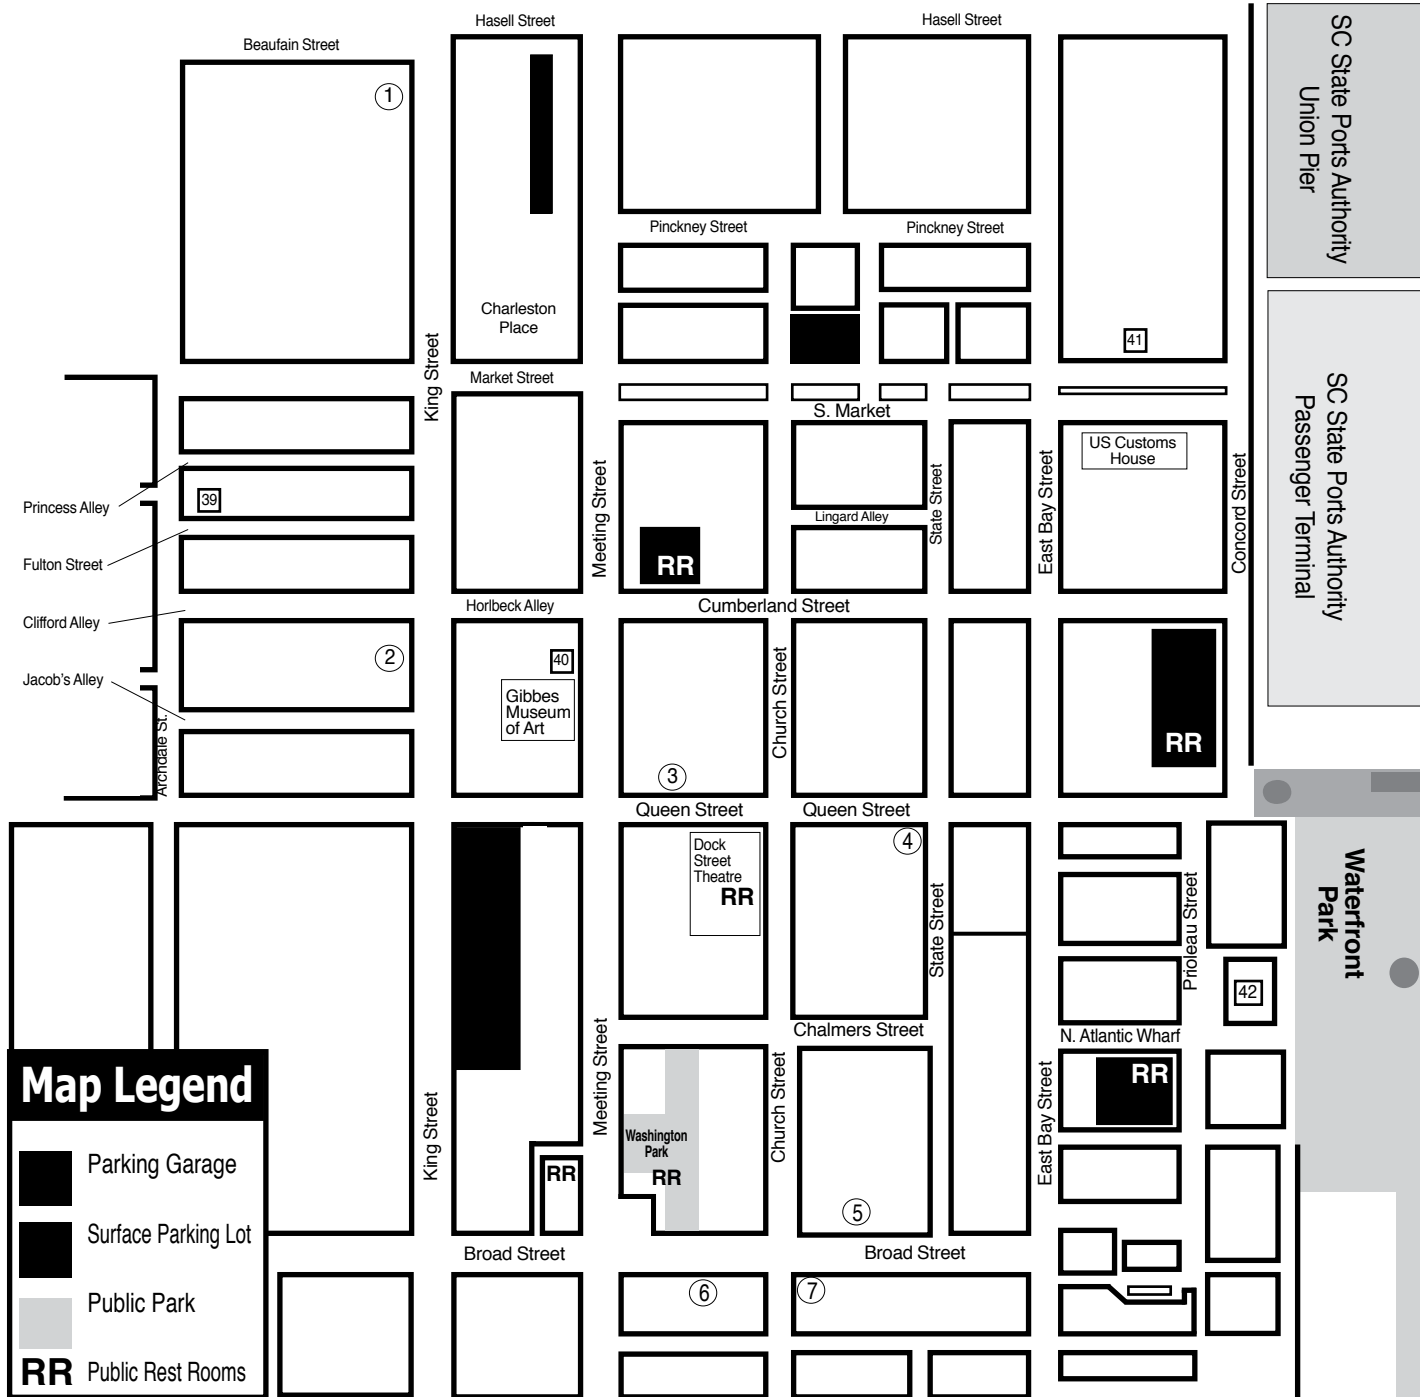

Downtown Charleston, SC, Map & Gallery Guide

Downtown Charleston Galleries

1. Rhett Thurman Studio
2. The Sylvan Gallery
3. Corrigan Gallery
4. Anglin Smith Fine Art
5. Ella Walton Richardson Fine Art
6. Spencer Galleries
7. Helena Fox Fine Art
8. Surface Craft Gallery - Map A