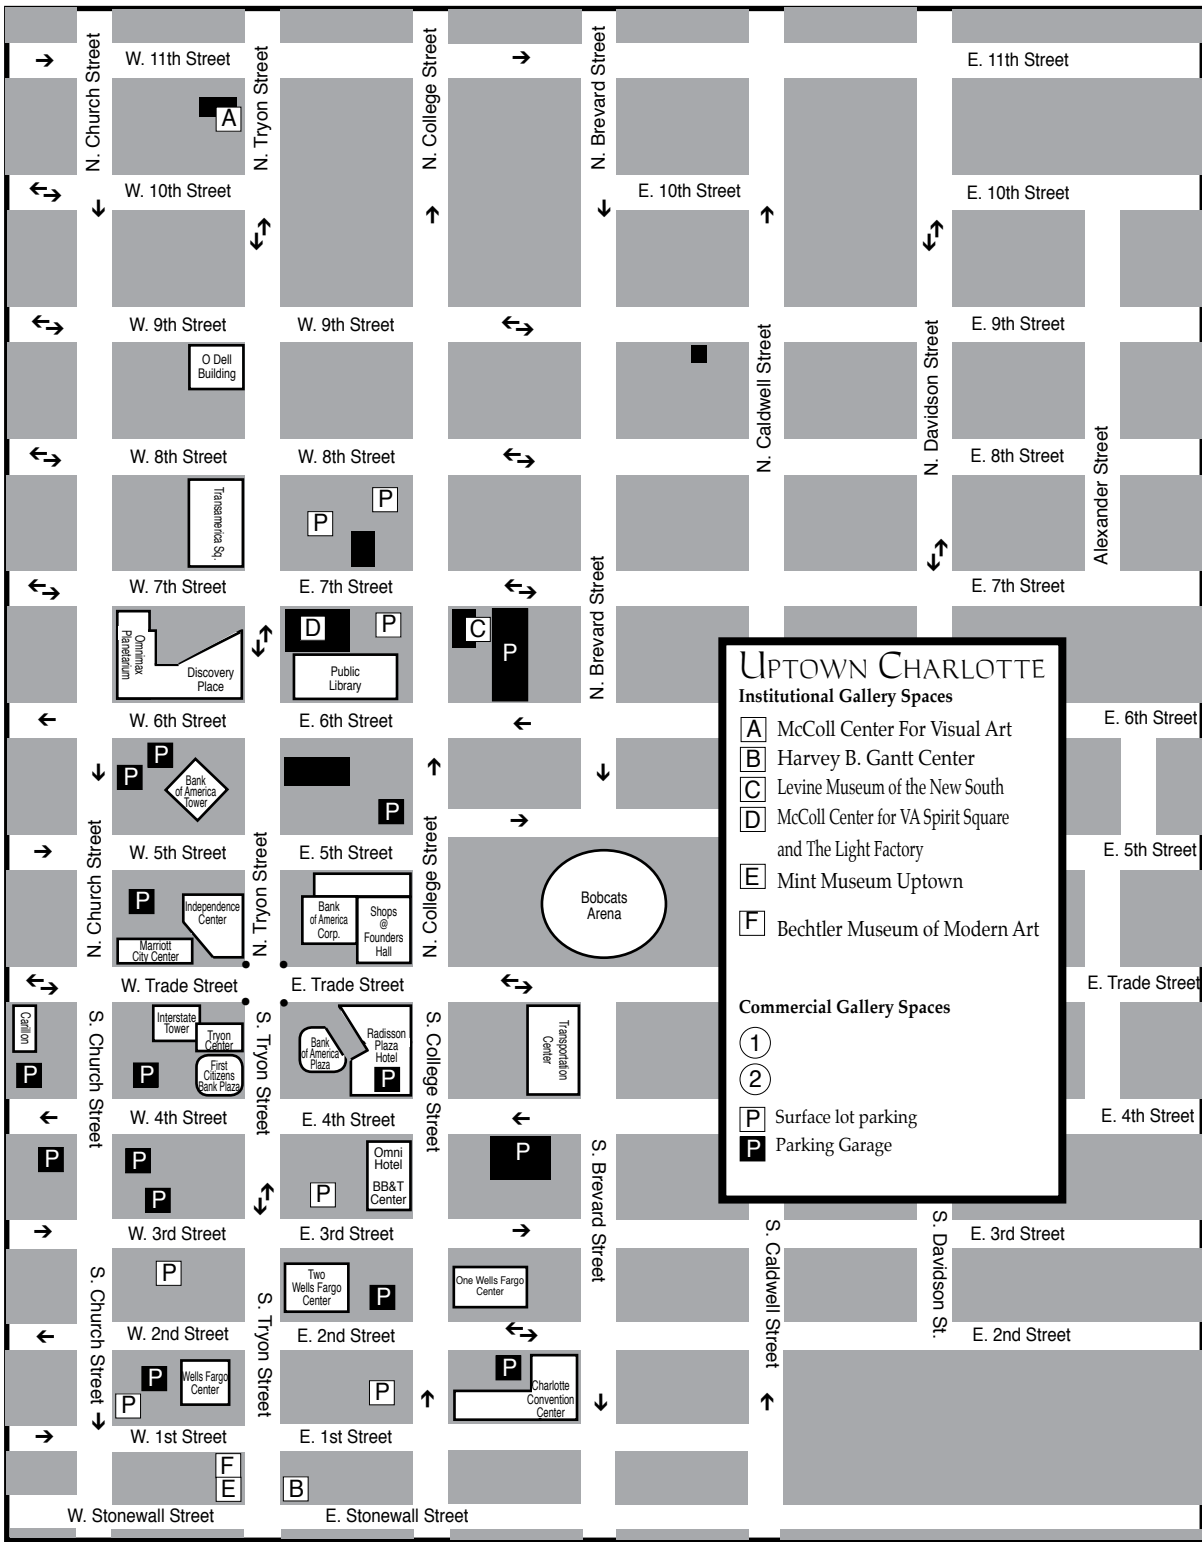

# Charlotte, NC Maps

## Uptown - South End & North

These maps are not to exact scale or exact distances. They were designed to give travelers help in finding the gallery spaces and museum spaces featured.