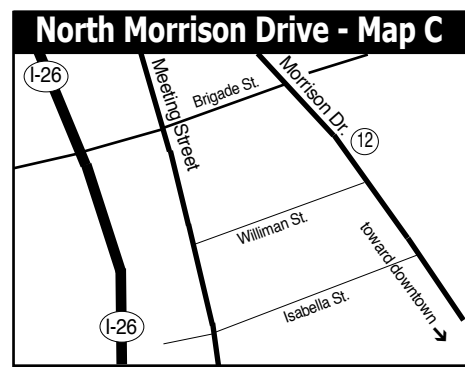

THE SYLVAN GALLERY
171 King St. • Charleston • SC • 29401

Featuring 20th & 21st Century traditional and representational paintings and sculpture.

843-722-2172
www.thesylvangallery.com

WELLS GALLERY

THE WELLS GALLERY HISTORIC CHARLESTON
125 MEETING ST. CHARLESTON, SC 29401 (843) 853-3233

THE WELLS GALLERY KIawah ISLAND
ONE SANCTUARY BEACH DR. KIawah ISLAND, SC 29455 (843) 576-1290

CORRIGAN GALLERY LLC

Charleston's contemporary art scene

paintings photographs fine art prints
843 722 9868

Saul Alexander Foundation Gallery
Charleston County Public Library
Main floor of the Library
Featuring monthly exhibitions by local and regional artists
Open during regular Library hours.
843-805-6801
68 Calhoun Street, Charleston, SC

SMITH KILLIAN FINE ART
9 QUEEN STREET CHARLESTON, SC
843-853-0708
WWW.SMITHKILLIAN.COM

NINA LIU AND FRIENDS
A Gallery of Contemporary Art Objects
Monthly Exhibitions

Poinsett House • 24 State Street
Charleston, South Carolina 29401
Telephone (843) 722-2724

The Pink House Gallery
Fine Art in a 1690's house
Alice Grimsley, Nancy Rushing, & Detta Zimmerman
Also Bruce W. Krucke, Alexandria H. Bennington
Exclusive for Ravenel Gaillard
17 Chalmers Street • Charleston, SC
Mon - Sat 10-5 • 843/723-3608
<http://pinkhousegallery.tripod.com/>

Gaye Sanders Fisher Gallery

Original Watercolors
www.gayesandersfisher.com • 843/958-0010
124 Church Street • Charleston, SC
In the heart of the French Quarter District

SPENCER Art Galleries
Contemporary Fine Art
OVER 35 ARTISTS
Masters, Mid-career, & Emerging
Mon-Sat 10am-5pm
55 Broad Street & 57 Broad Street
843/722-6854 843/723-4482
Charleston, SC 29401
www.spencerartgallery.com

DH Dog & Horse
Fine Art & Portraiture

102 Church Street • Charleston, SC
843-577-5500
www.dogandhorsefineart.com

A studio and gallery of local potters and sculptors. **10** *conectenstudios*

Piece on Earth: Kiln Opening and Exhibition
Thursday, December 1, 2011 5:30 - 9pm

Cone 10 Studios, located in the heart of NoMo
1080B Morrison Drive • Charleston, SC
843-853-3345 - with plenty of free parking
Hours: Monday-Saturday, 11am-5pm; Sunday 1-5pm
www.cone10studios.com • info@cone10studios.com

McCallum - Halsey Studios
Works by
Corrie McCallum & William Halsey
paintings • graphics • sculpture
for the discerning collector
by appointment - 843.723.5977
www.halseyfoundation.org