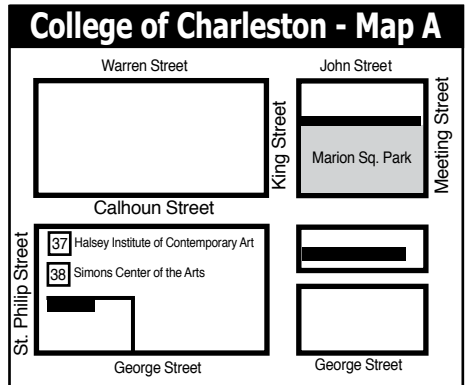

Downtown Charleston, SC, Map & Gallery Guide

Downtown Charleston Galleries

1. Rhett Thurman Studio
2. Anglin Smith Fine Art
3. Ella Walton Richardson Fine Art
4. Spencer Gallery
5. Helena Fox Fine Art
6. Corrigan Gallery

Institutional Spaces

37. Halsey Institute of Contemporary Art
38. Simons Center for the Arts
39. Gibbes Museum of Art
40. Art Institute of Charleston Gallery
41. City Gallery at Joseph P. Riley, Jr. Waterfront Park